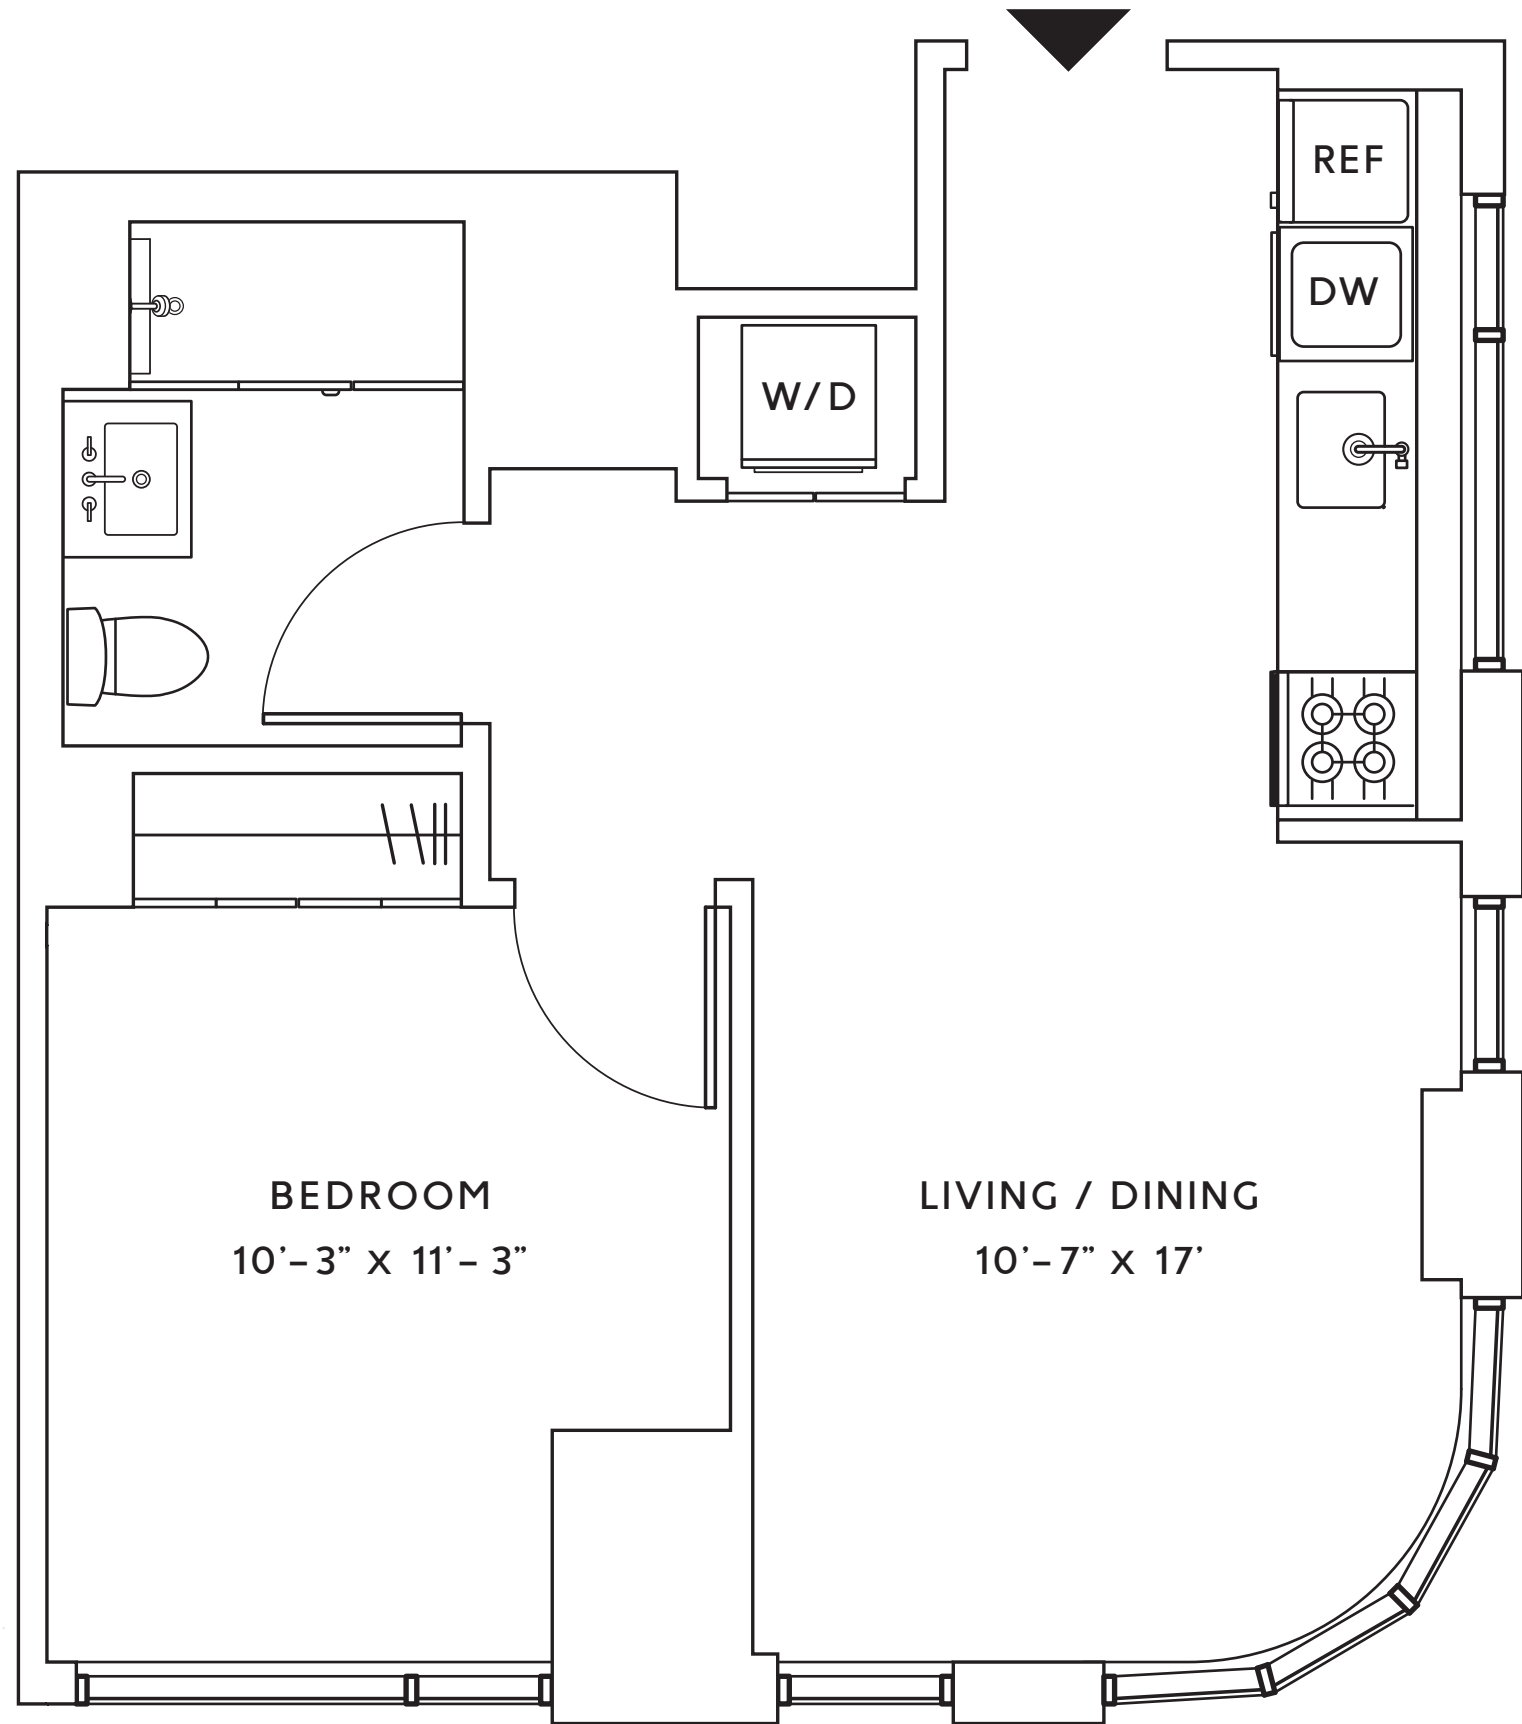

*The* **DIME**

**No. 8-21B**

**1 BEDROOM  
1 BATH**

**RESIDENCE FEATURES**

- Keyless entry
- Wide plank flooring
- In-Unit Washer and Dryer

**KITCHENS**

- Custom Cabinetry
- White Caesarstone Countertops
- Full-height tiled backsplash
- Integrated European appliance package
- Smooth-top electric cook-top
- Stainless steel electric wall oven
- Paneled refrigerator
- Paneled dishwasher

**BATHROOMS**

- Full length mirrored medicine cabinets
- Oversized vanity mirror
- Glass enclosed walk-in showers
- Full height tiled walls

275 SOUTH 5TH ST. WILLIAMSBURG, BROOKLYN - [THEDIME.COM](http://THEDIME.COM)