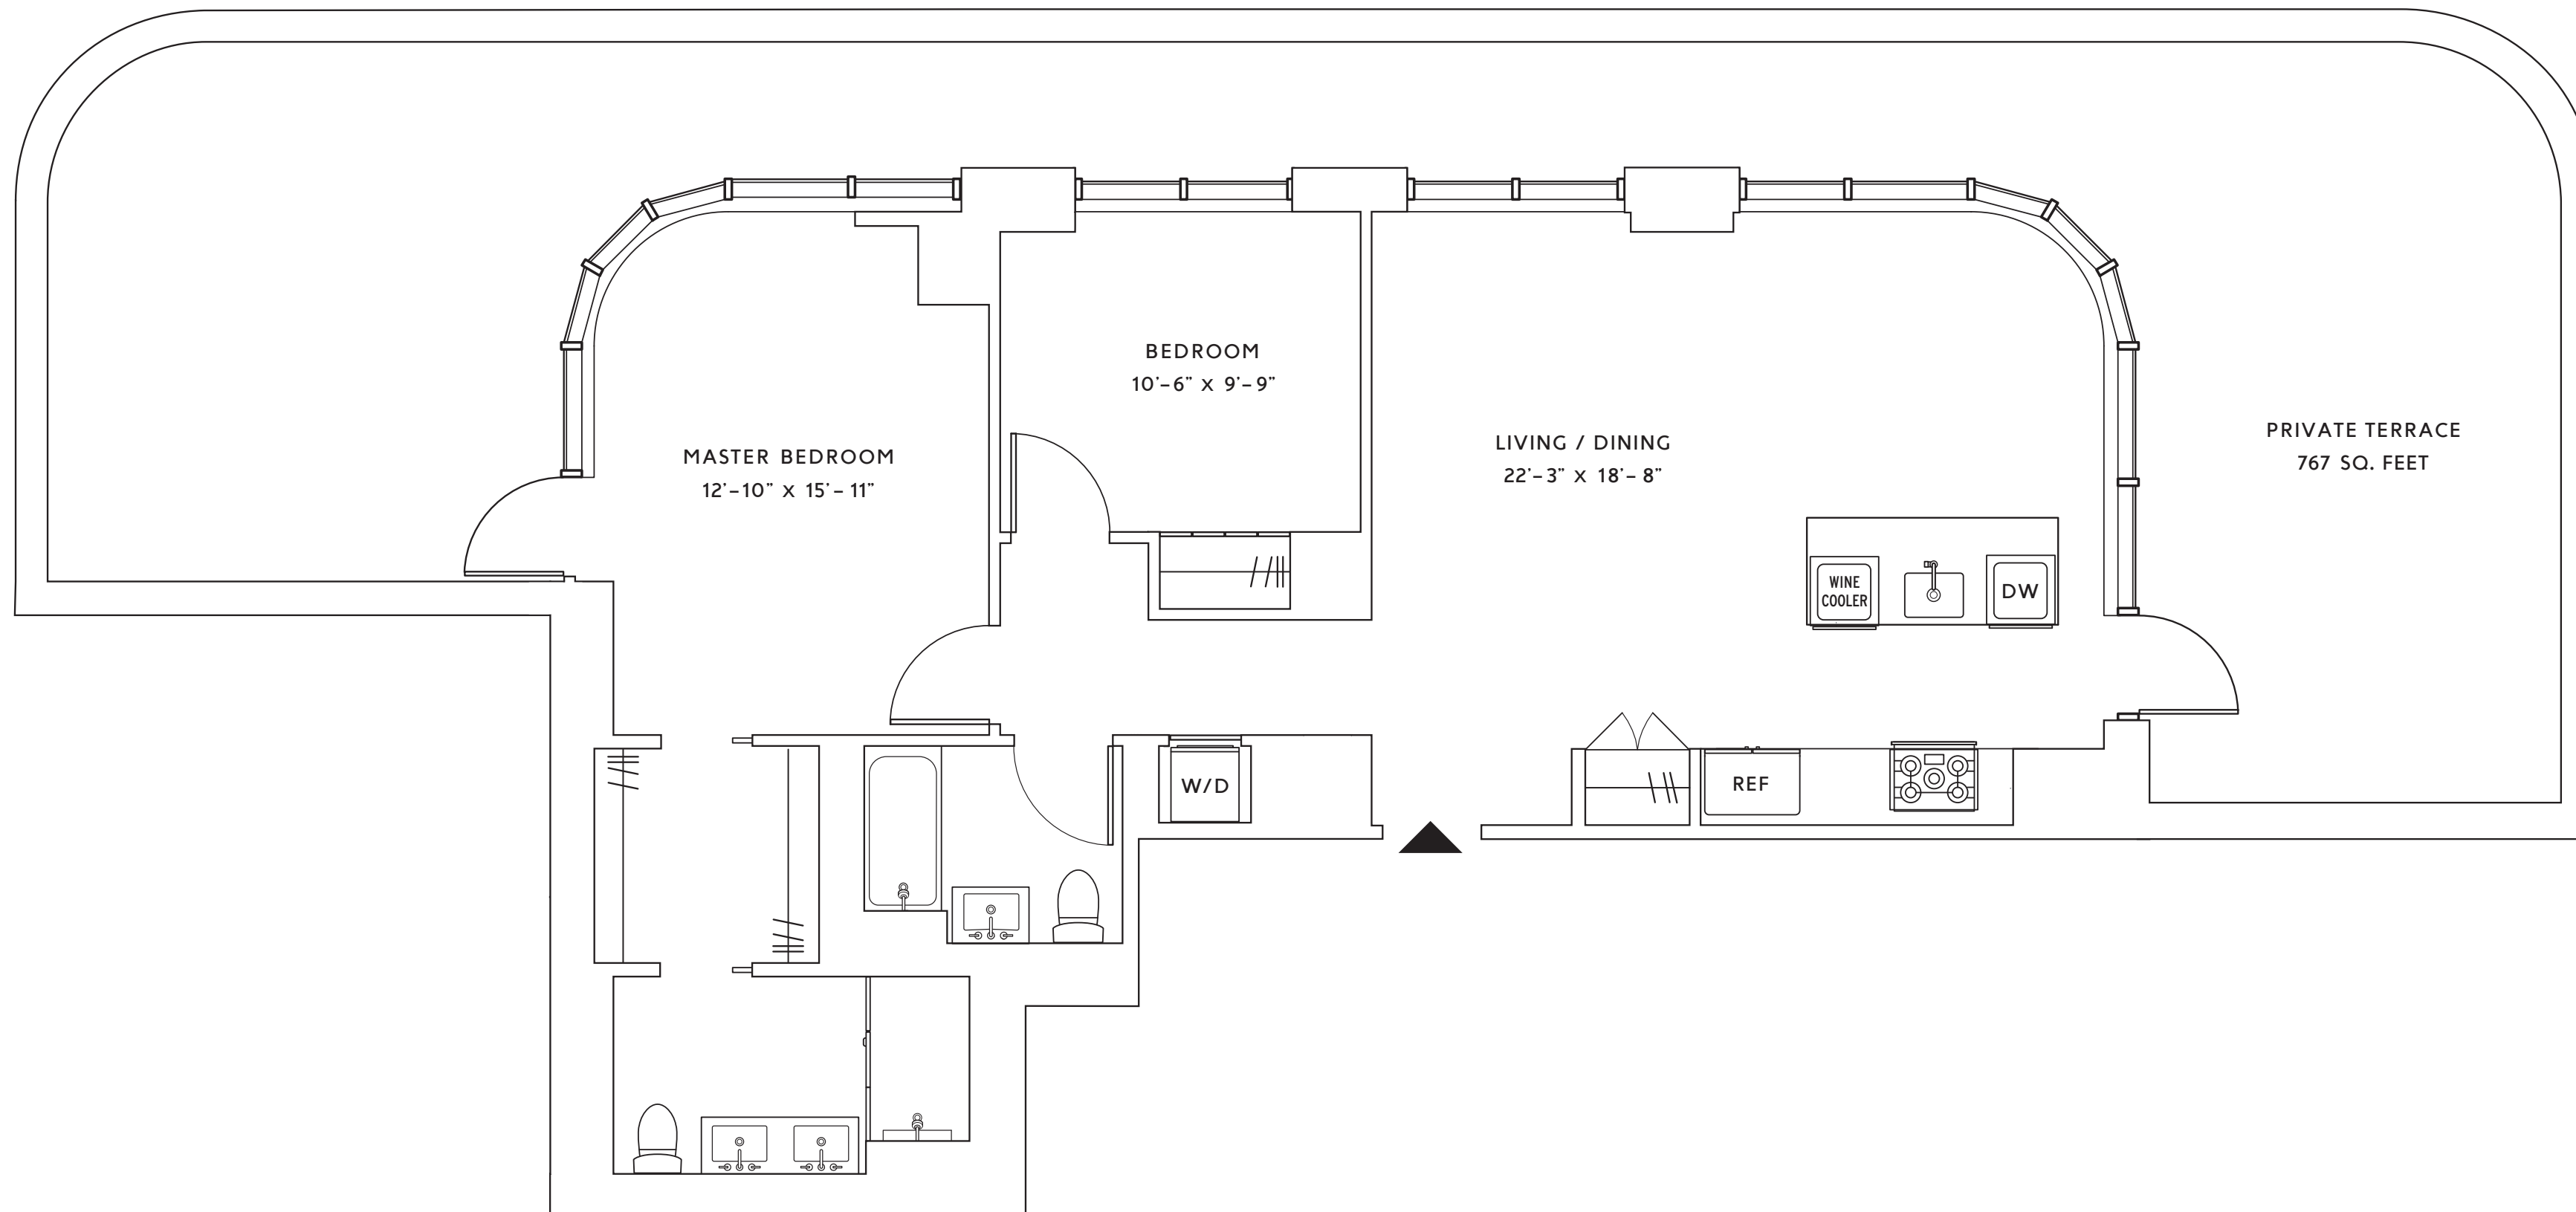

## PENTHOUSE B

2 BEDROOM  
2 BATH  
PRIVATE TERRACE

### RESIDENCE FEATURES

- Keyless entry
- Wide plank flooring
- In-Unit Washer and Dryer

### BATHROOMS

- Four fixture master bath
- Full length mirrored medicine cabinets
- Oversized vanity mirror
- Glass enclosed walk-in showers
- Full height tiled walls

275 SOUTH 5TH ST. WILLIAMSBURG, BROOKLYN - THEDIME.COM - RESIDENCES@THEDIME.COM - 718-599-DIME

All dimensions are approximate and subject to construction changes and omissions. Plans and dimensions may also contain minor variations from floor to floor.