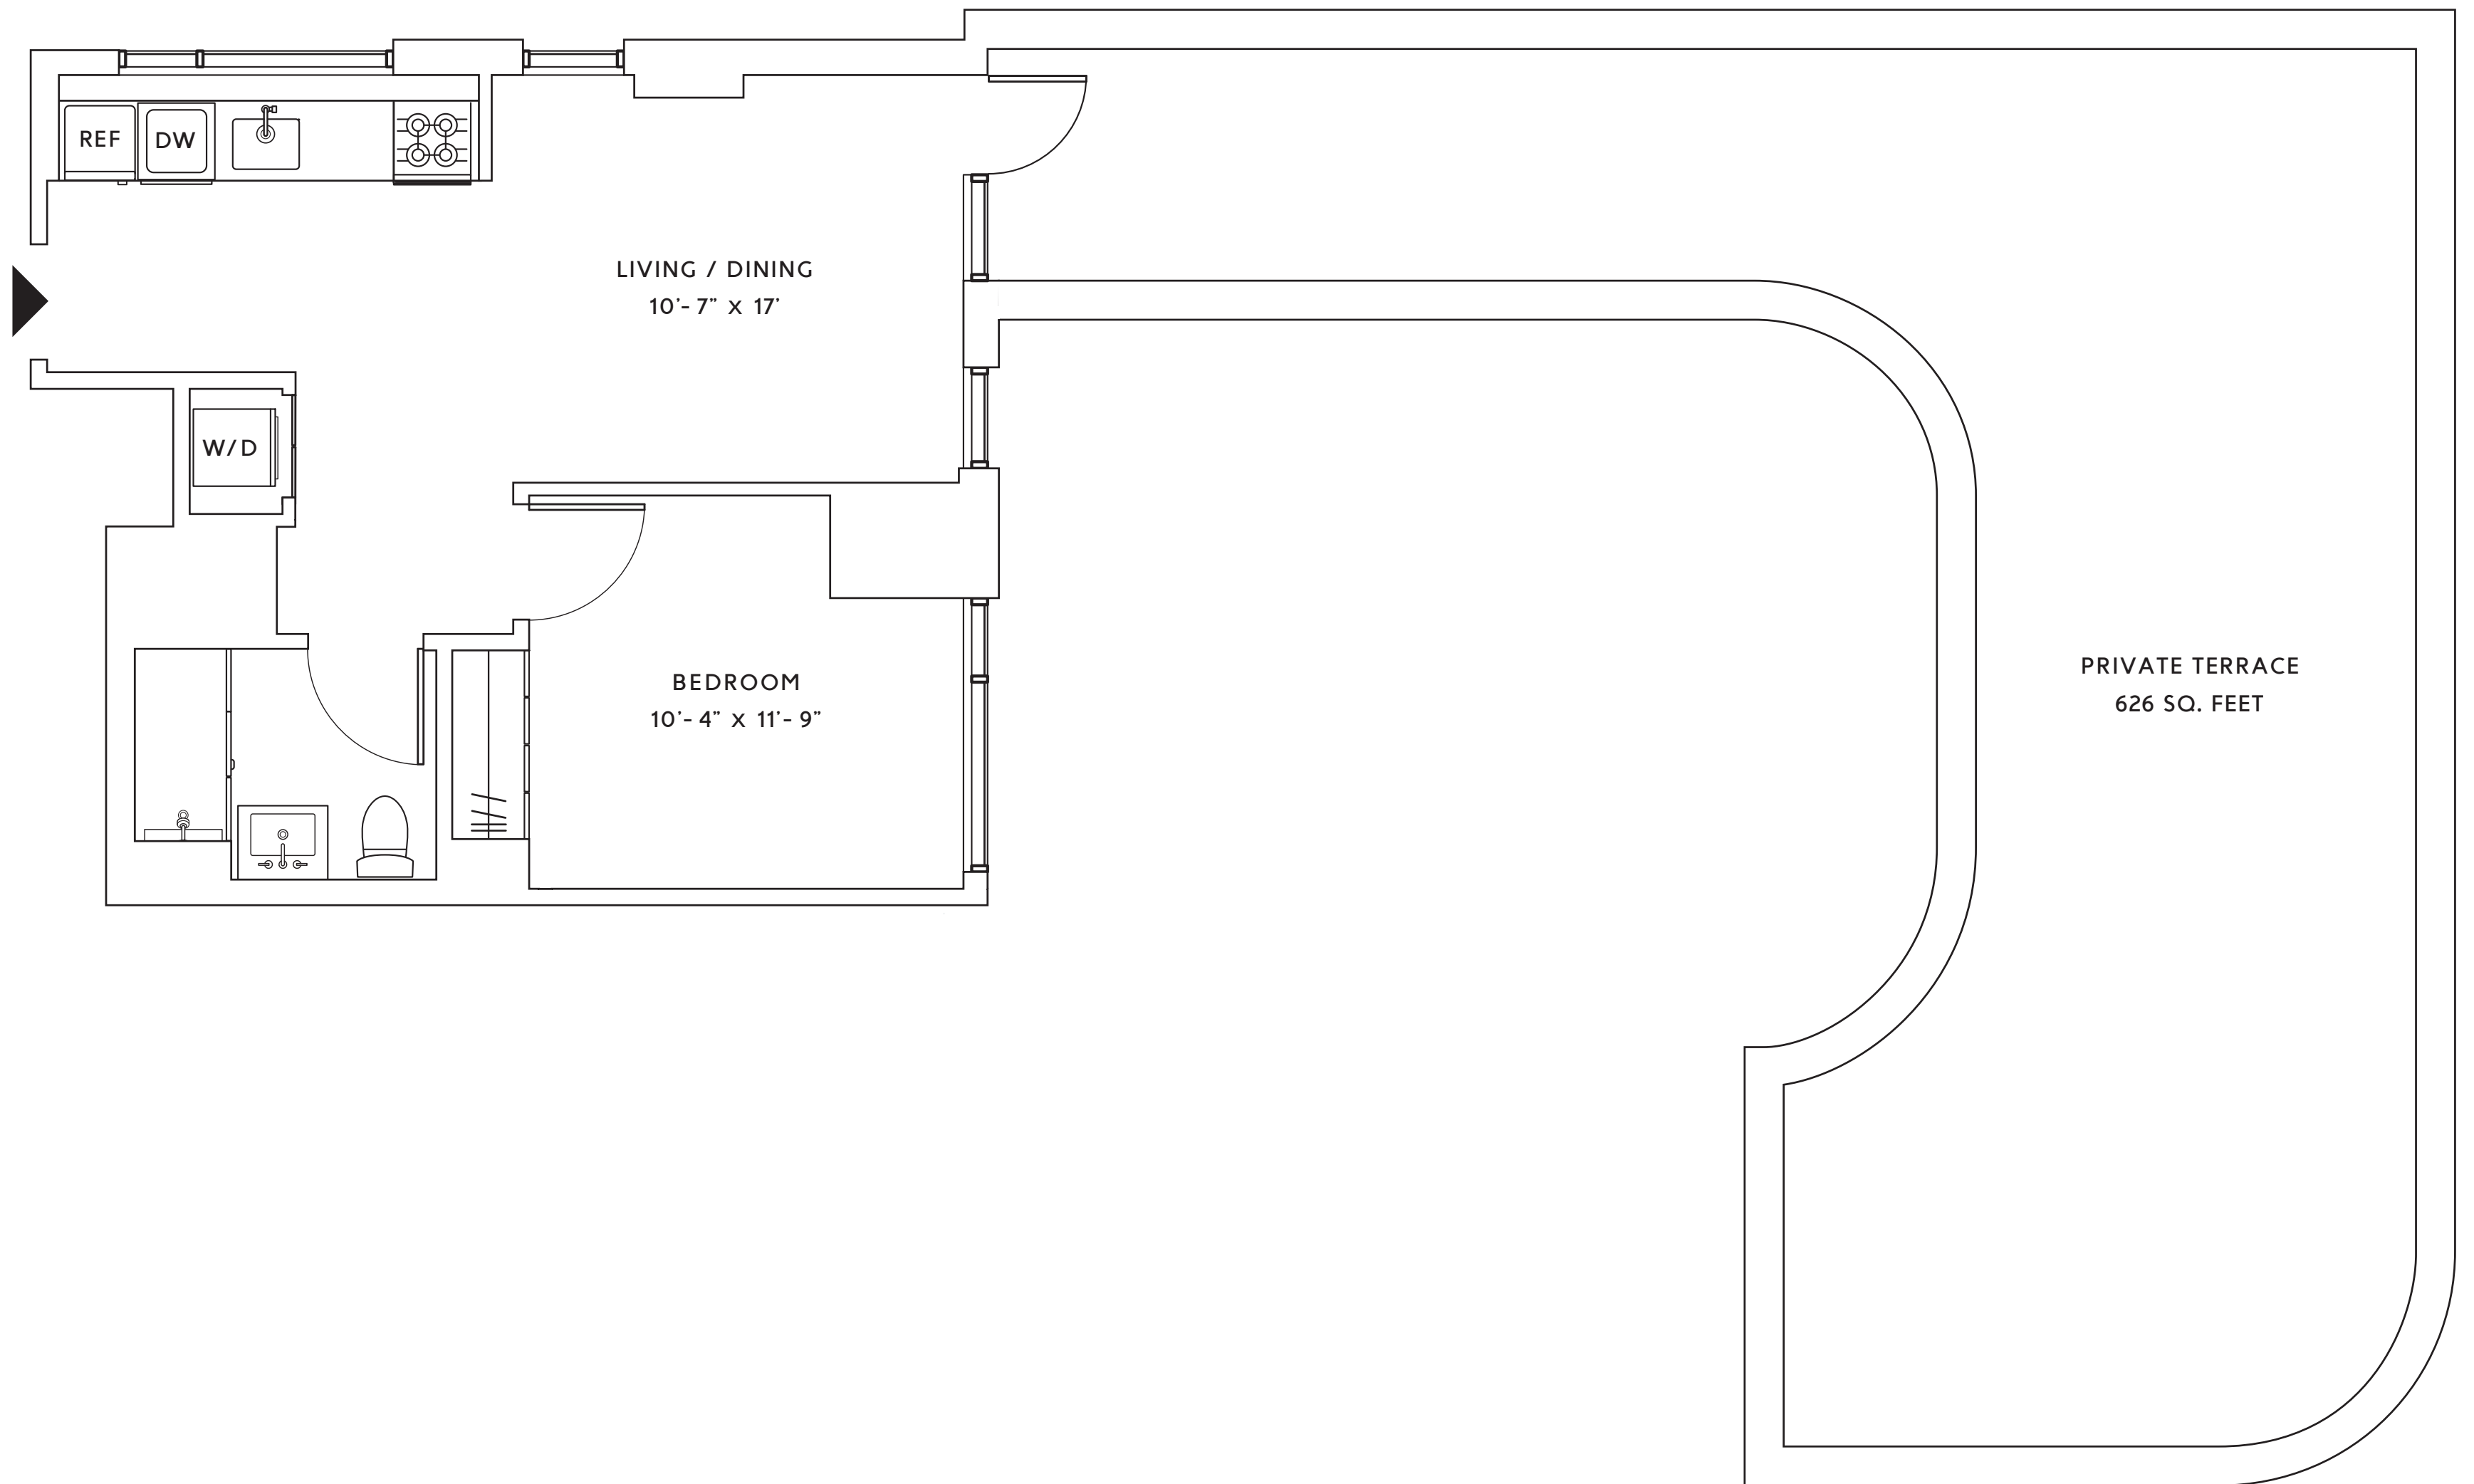

## No. 6-B

1 BEDROOM  
1 BATH  
PRIVATE TERRACE

### RESIDENCE FEATURES

- Keyless entry
- Wide plank flooring
- In-Unit Washer and Dryer

### BATHROOMS

- Full length mirrored medicine cabinets
- Oversized vanity mirror
- Glass enclosed walk-in showers
- Full height tiled walls

275 SOUTH 5TH ST. WILLIAMSBURG, BROOKLYN - THEDIME.COM - RESIDENCES@THEDIME.COM - 718-599-DIME

All dimensions are approximate and subject to construction changes and omissions.  
Plans and dimensions may also contain minor variations from floor to floor.