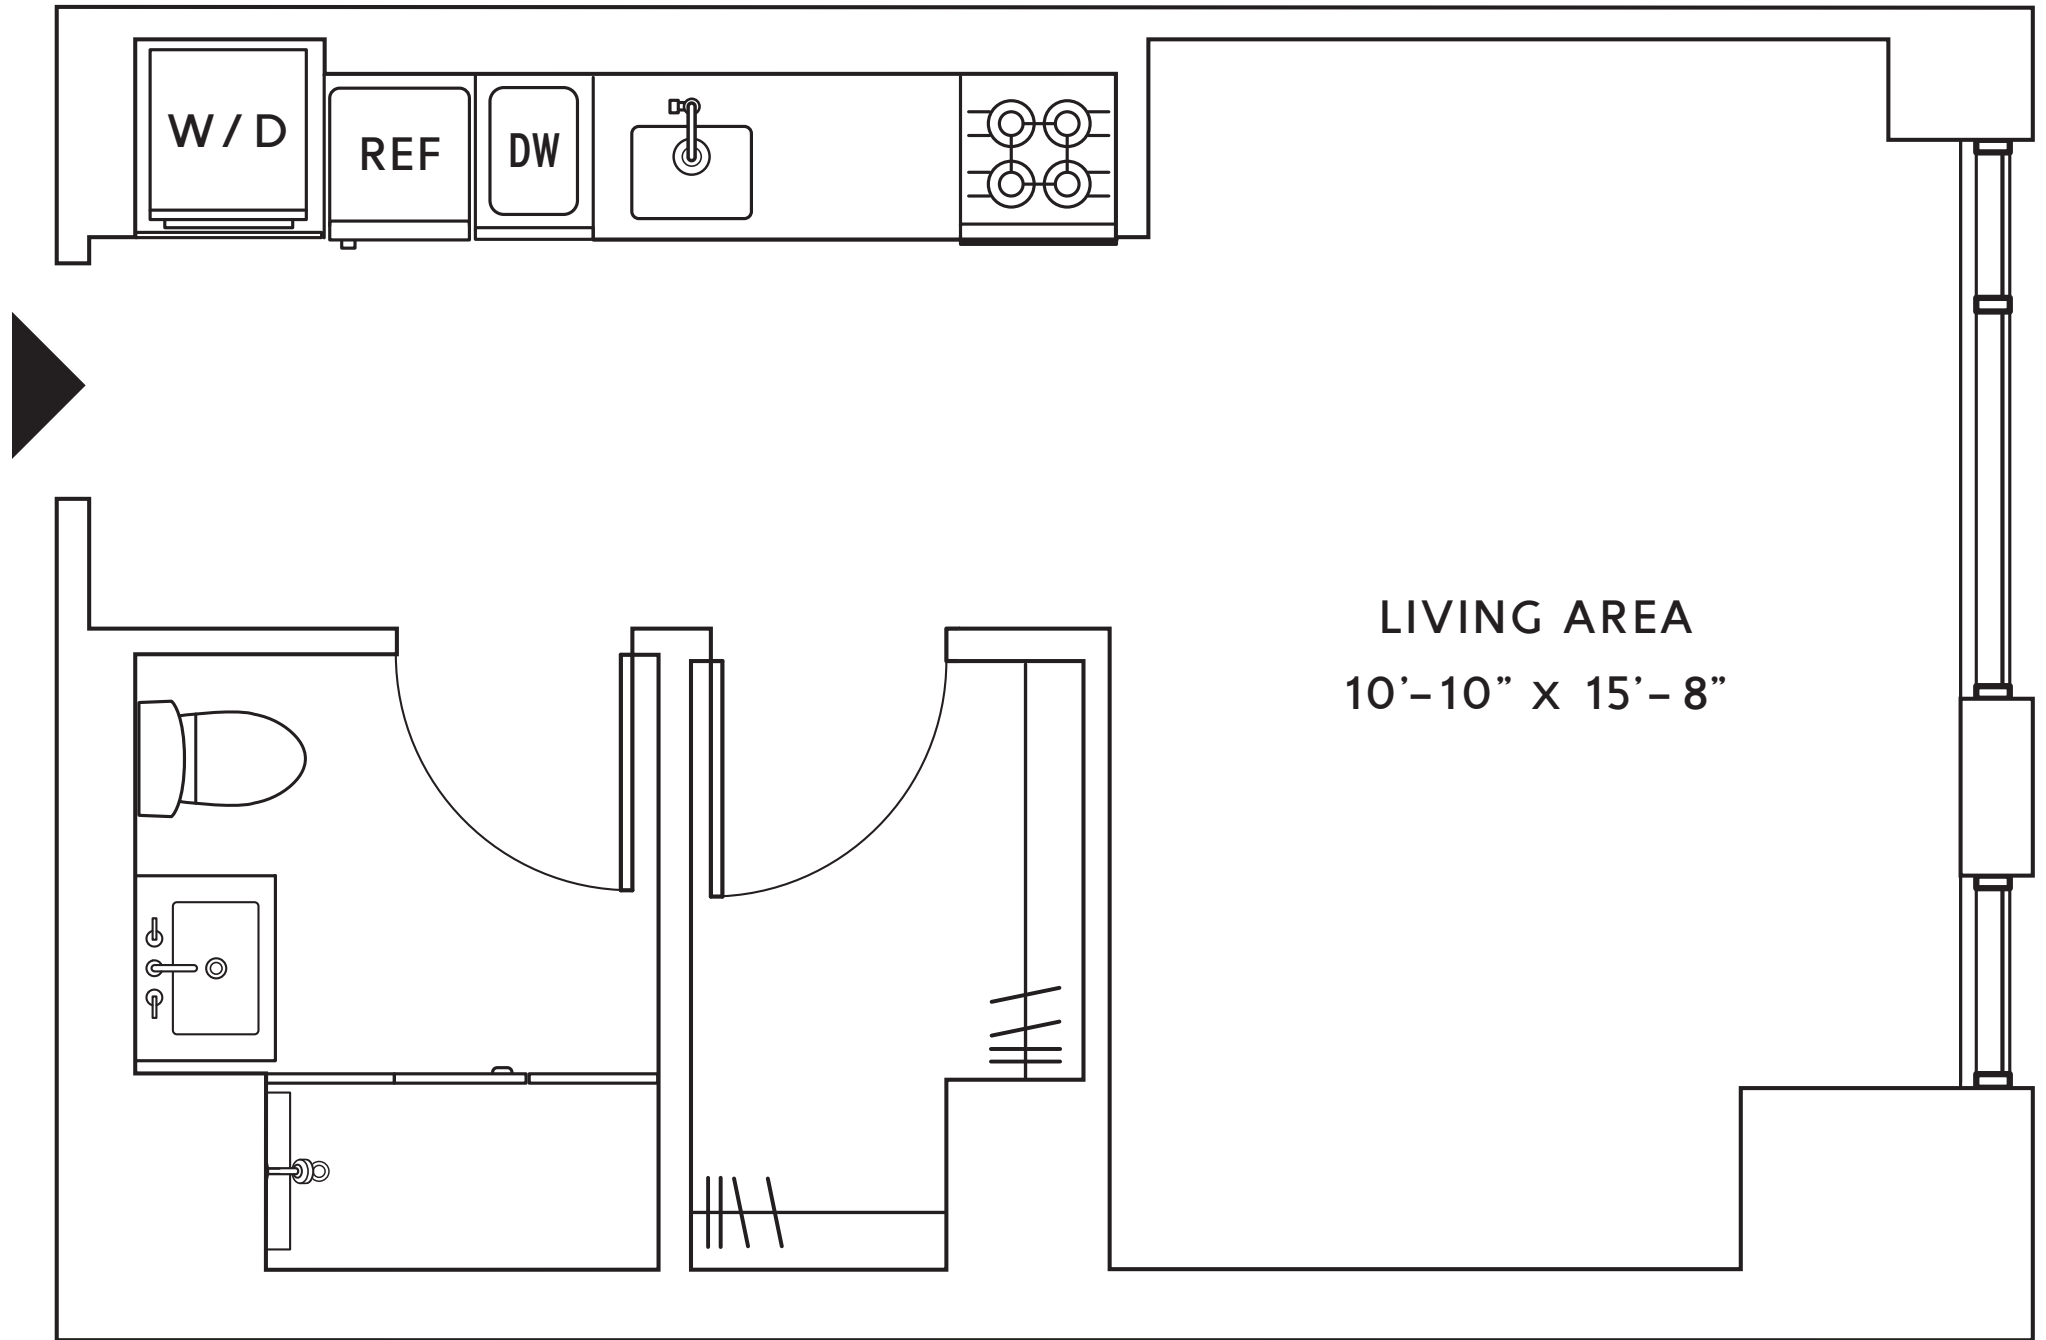

The **DIME**

No. 7-21 K

STUDIO
1 BATH

RESIDENCE FEATURES

- Keyless entry
- Wide plank flooring
- In-Unit Washer and Dryer

KITCHENS

- Custom Cabinetry
- White Caesarstone Countertops
- Full-height tiled backsplash
- Integrated European appliance package
- Smooth-top electric cook-top
- Stainless steel electric wall oven
- Paneled refrigerator
- Paneled dishwasher

BATHROOMS

- Full length mirrored medicine cabinets
- Oversized vanity mirror
- Glass enclosed walk-in showers
- Full height tiled walls

275 SOUTH 5TH ST. WILLIAMSBURG, BROOKLYN - THEDIME.COM

RESIDENCES@THEDIME.COM - 718-599-DIME

All dimensions are approximate and subject to construction changes and omissions. Plans and dimensions may also contain minor variations from floor to floor.