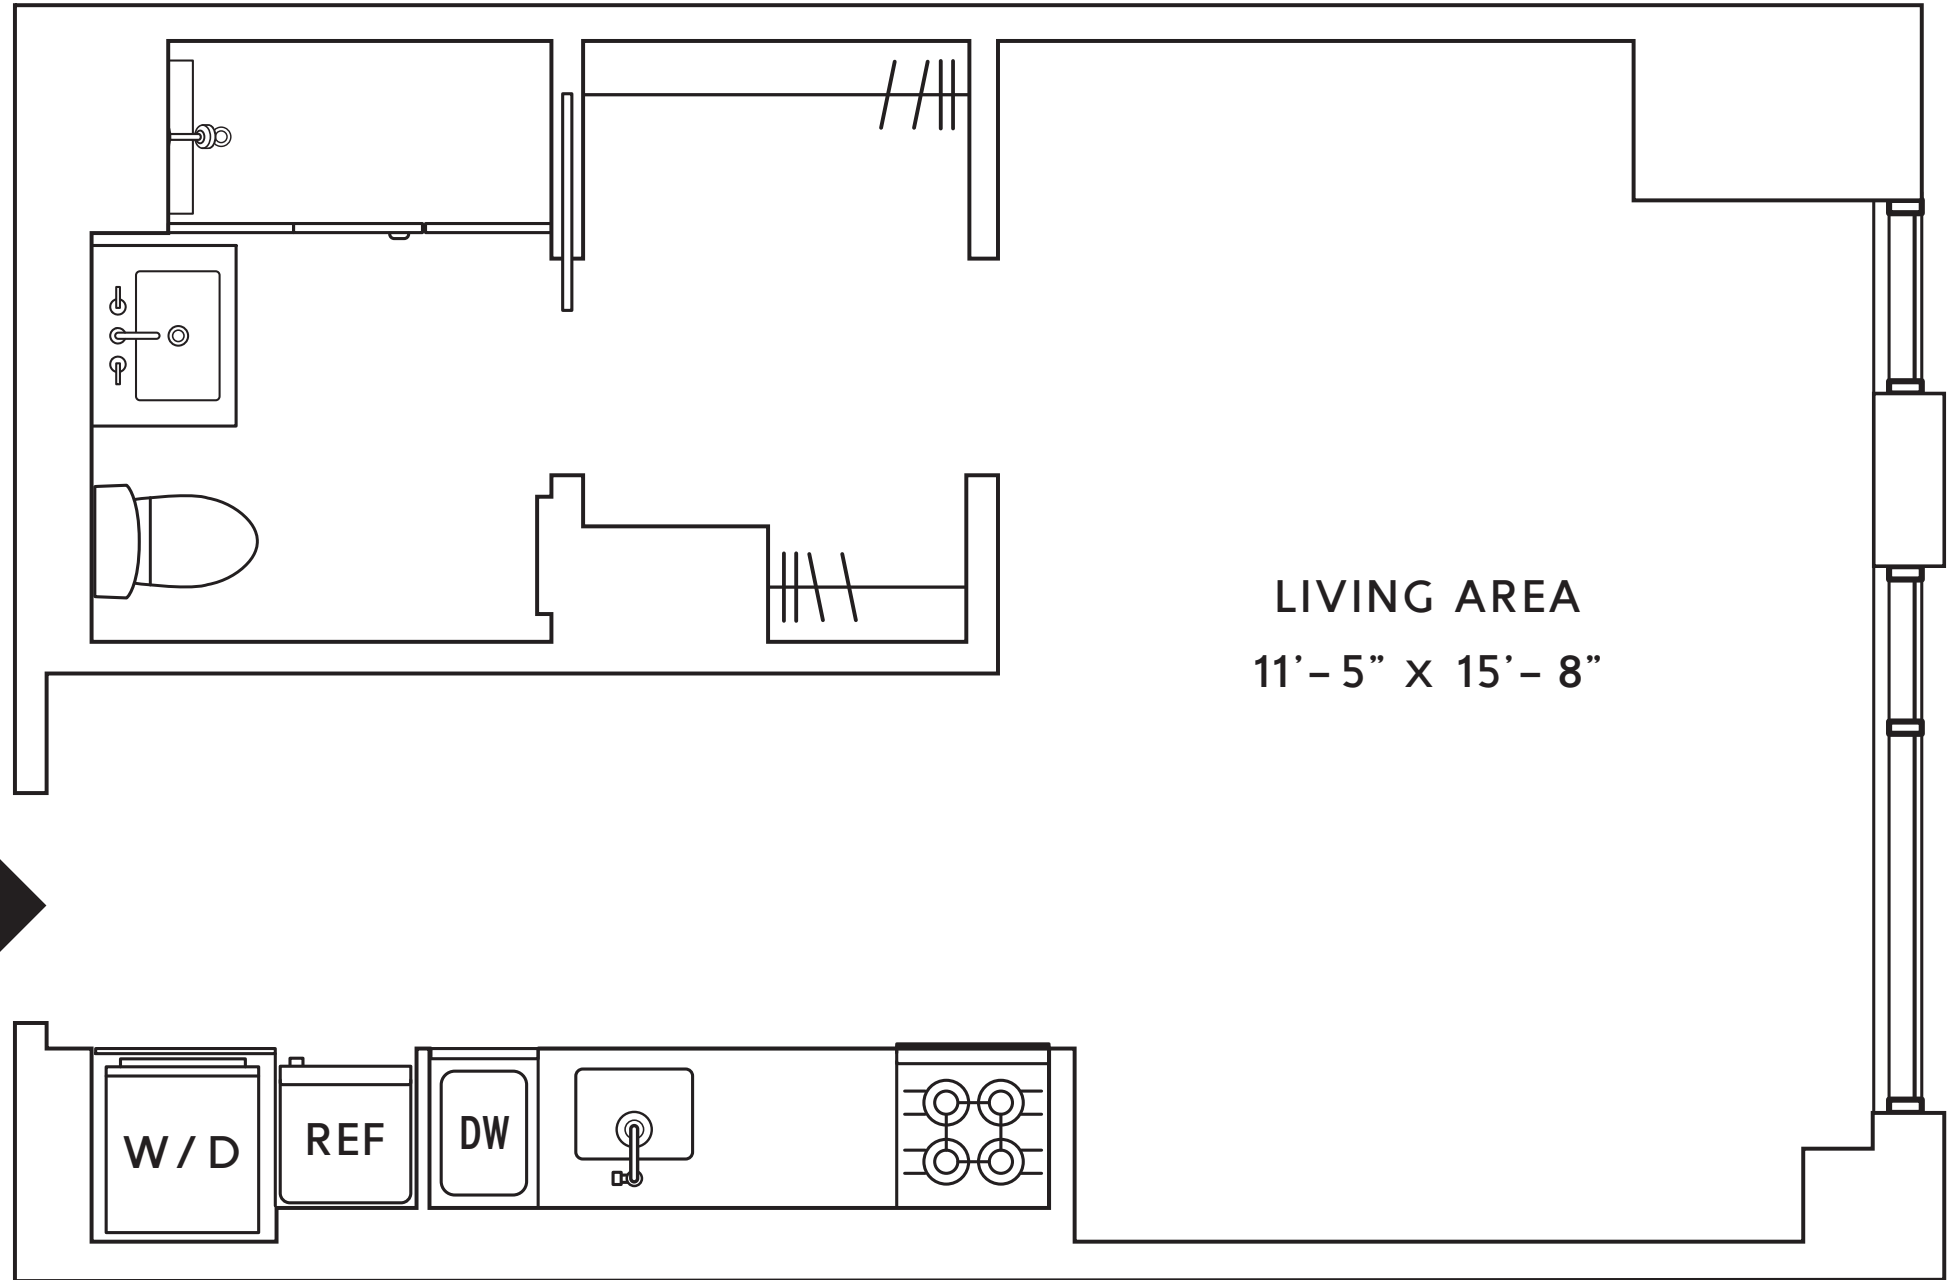

The **DIME**

No. 7-21 J

STUDIO
1 BATH

RESIDENCE FEATURES

- Keyless entry
- Wide plank flooring
- In-Unit Washer and Dryer

KITCHENS

- Custom Cabinetry
- White Caesarstone Countertops
- Full-height tiled backsplash
- Integrated European appliance package
- Smooth-top electric cook-top
- Stainless steel electric wall oven
- Paneled refrigerator
- Paneled dishwasher

BATHROOMS

- Full length mirrored medicine cabinets
- Oversized vanity mirror
- Glass enclosed walk-in showers
- Full height tiled walls

275 SOUTH 5TH ST. WILLIAMSBURG, BROOKLYN - THEDIME.COM

RESIDENCES@THEDIME.COM - 718-599-DIME

All dimensions are approximate and subject to construction changes and omissions. Plans and dimensions may also contain minor variations from floor to floor.