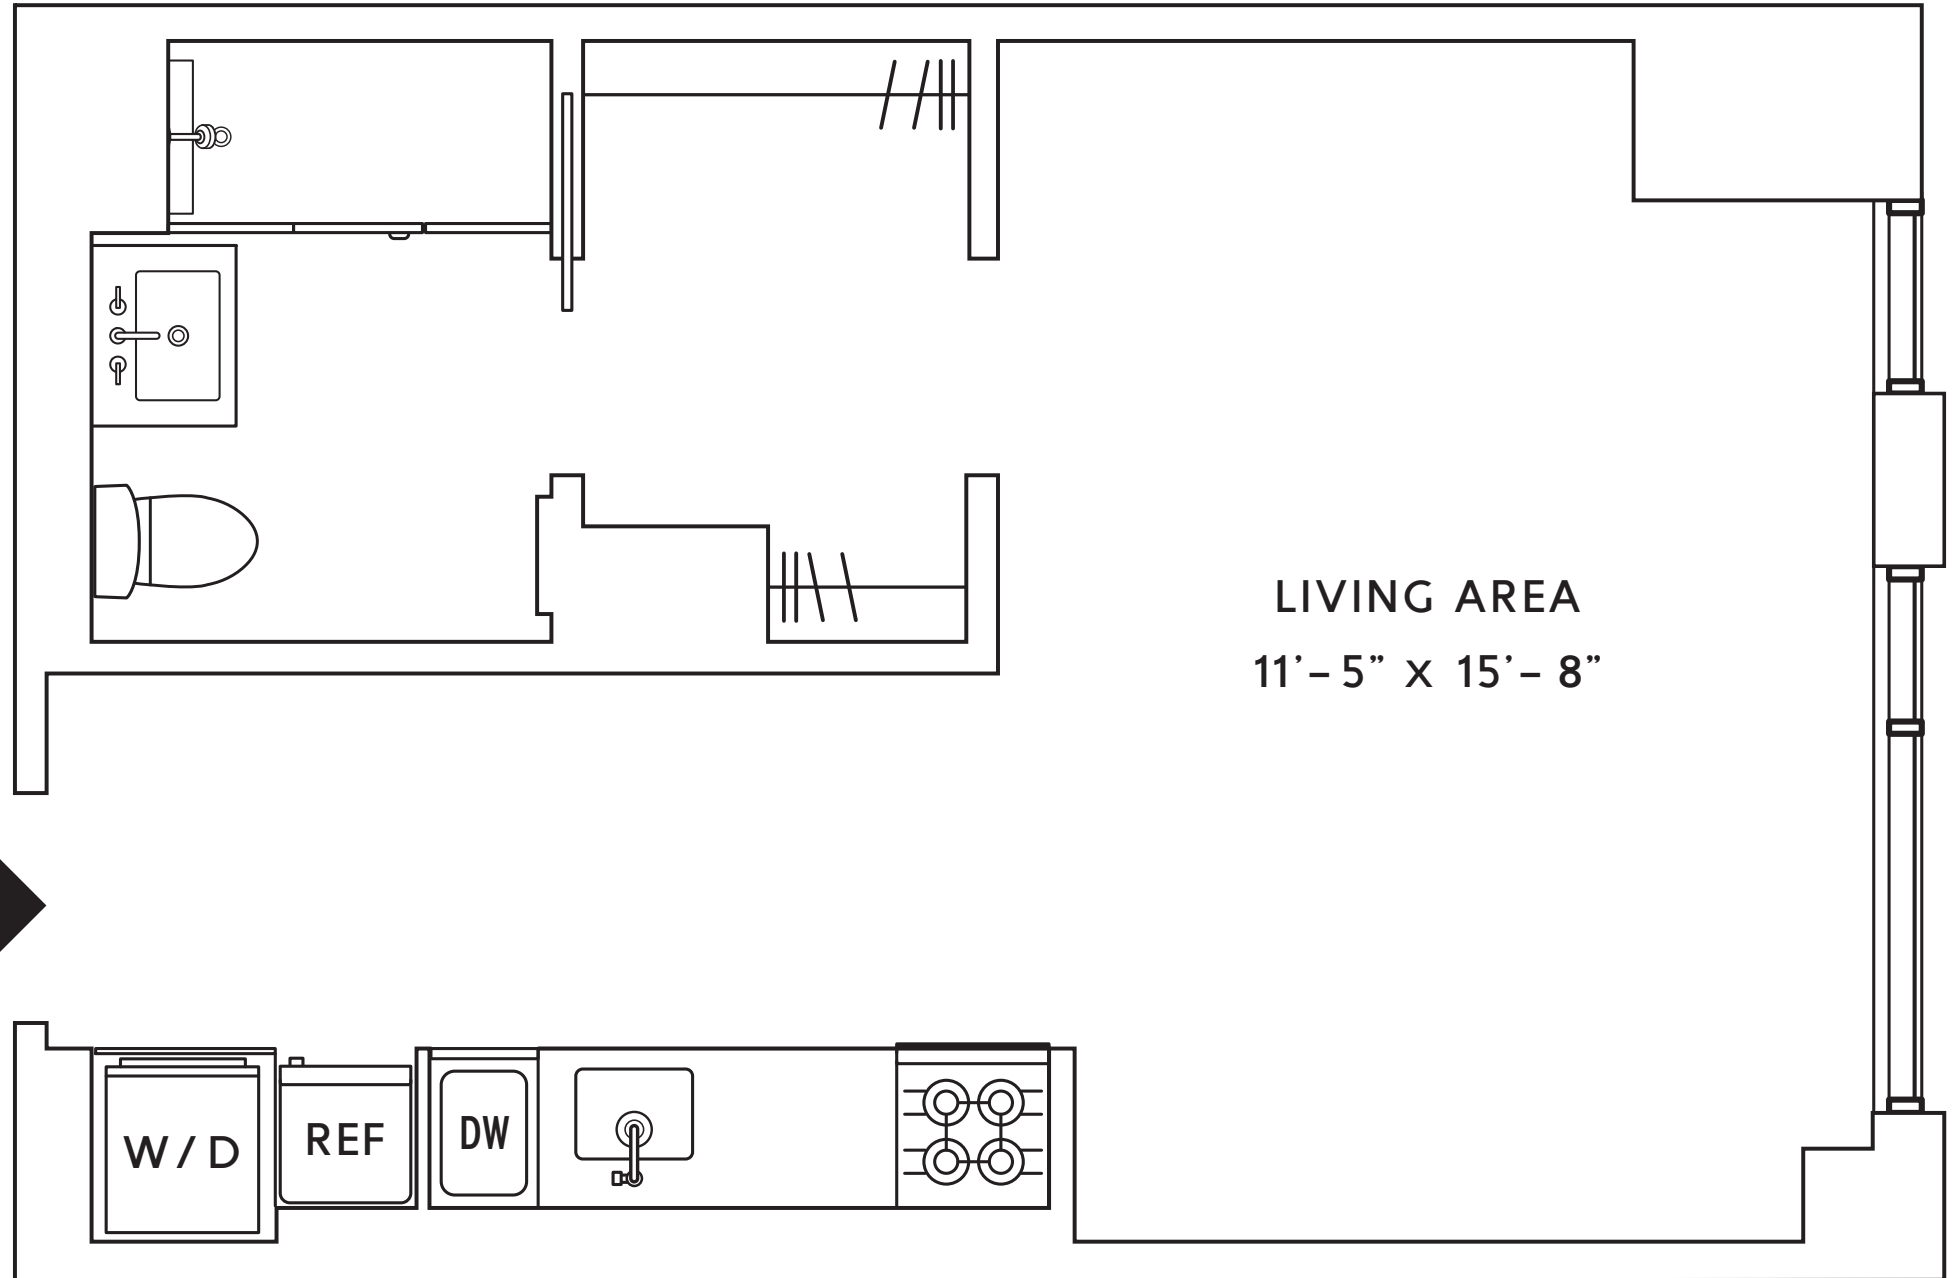

The **DIME**

No. 7-21 J

STUDIO
1 BATH

RESIDENCE FEATURES

- Keyless entry
- Wide plank flooring
- In-Unit Washer and Dryer

KITCHENS

- Custom Cabinetry
- White Caesarstone Countertops
- Full-height tiled backsplash
- Integrated European appliance package
- Smooth-top electric cook-top
- Stainless steel electric wall oven
- Paneled refrigerator
- Paneled dishwasher

BATHROOMS

- Full length mirrored medicine cabinets
- Oversized vanity mirror
- Glass enclosed walk-in showers
- Full height tiled walls

LIVING AREA
11' - 5" X 15' - 8"

275 SOUTH 5TH ST. WILLIAMSBURG, BROOKLYN - THEDIME.COM

RESIDENCES@THEDIME.COM - 718-599-DIME

All dimensions are approximate and subject to construction changes and omissions. Plans and dimensions may also contain minor variations from floor to floor.