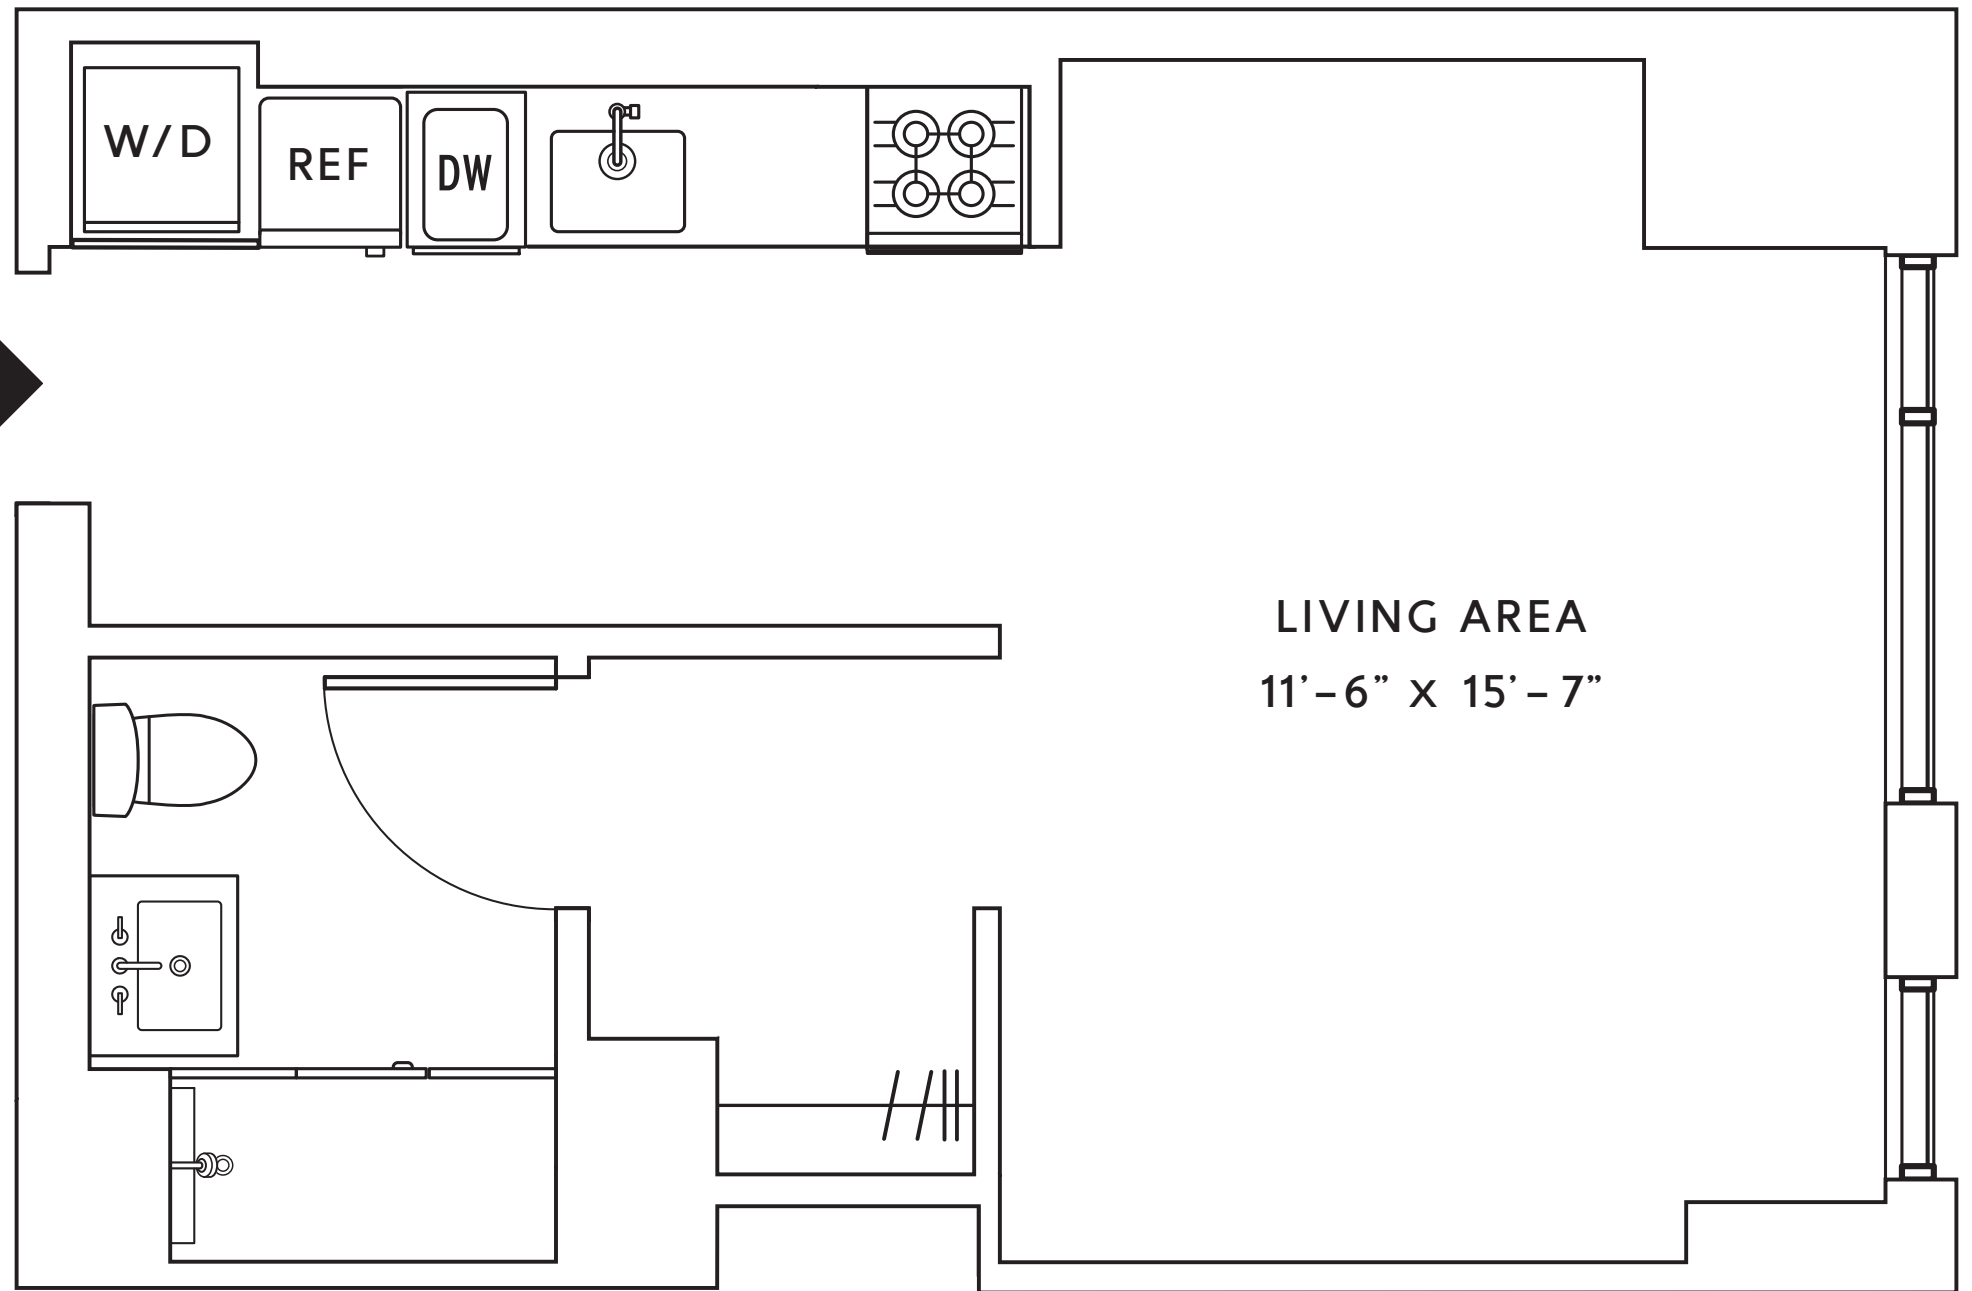

The **DIME**

No. 7-21 C

STUDIO
1 BATH

RESIDENCE FEATURES

- Keyless entry
- Wide plank flooring
- In-Unit Washer and Dryer

KITCHENS

- Custom Cabinetry
- White Caesarstone Countertops
- Full-height tiled backsplash
- Integrated European appliance package
- Smooth-top electric cook-top
- Stainless steel electric wall oven
- Paneled refrigerator
- Paneled dishwasher

BATHROOMS

- Full length mirrored medicine cabinets
- Oversized vanity mirror
- Glass enclosed walk-in showers
- Full height tiled walls

275 SOUTH 5TH ST. WILLIAMSBURG, BROOKLYN - THEDIME.COM

RESIDENCES@THEDIME.COM - 718-599-DIME

All dimensions are approximate and subject to construction changes and omissions. Plans and dimensions may also contain minor variations from floor to floor.