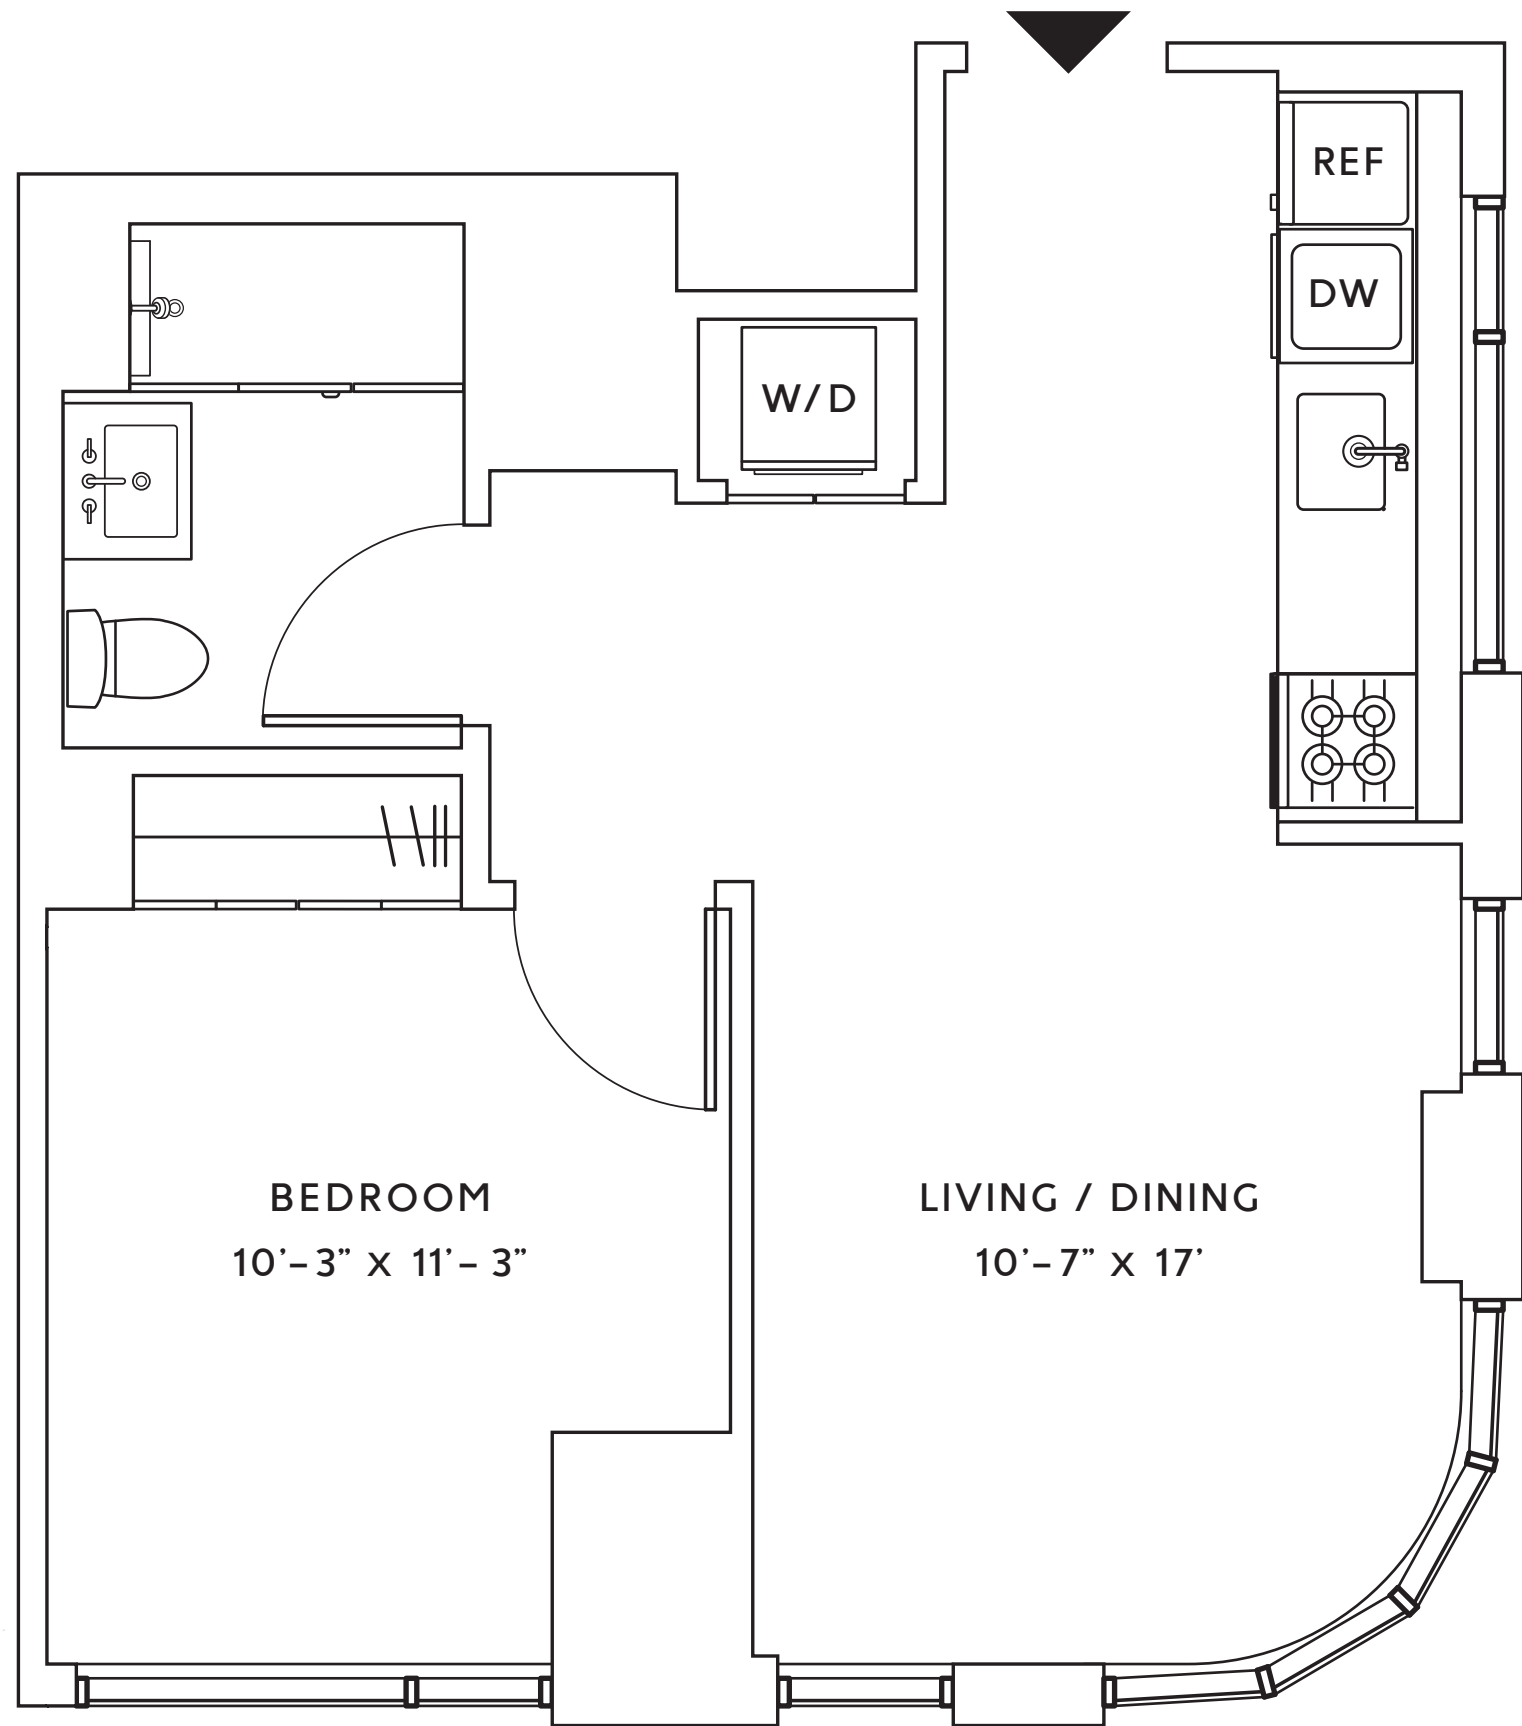

*The* **DIME**

**No. 7-21B**

**1 BEDROOM  
1 BATH**

**RESIDENCE FEATURES**

- Keyless entry
- Wide plank flooring
- In-Unit Washer and Dryer

**KITCHENS**

- Custom Cabinetry
- White Caesarstone Countertops
- Full-height tiled backsplash
- Integrated European appliance package
- Smooth-top electric cook-top
- Stainless steel electric wall oven
- Paneled refrigerator
- Paneled dishwasher

**BATHROOMS**

- Full length mirrored medicine cabinets
- Oversized vanity mirror
- Glass enclosed walk-in showers
- Full height tiled walls

275 SOUTH 5TH ST. WILLIAMSBURG, BROOKLYN - [THEDIME.COM](http://THEDIME.COM)