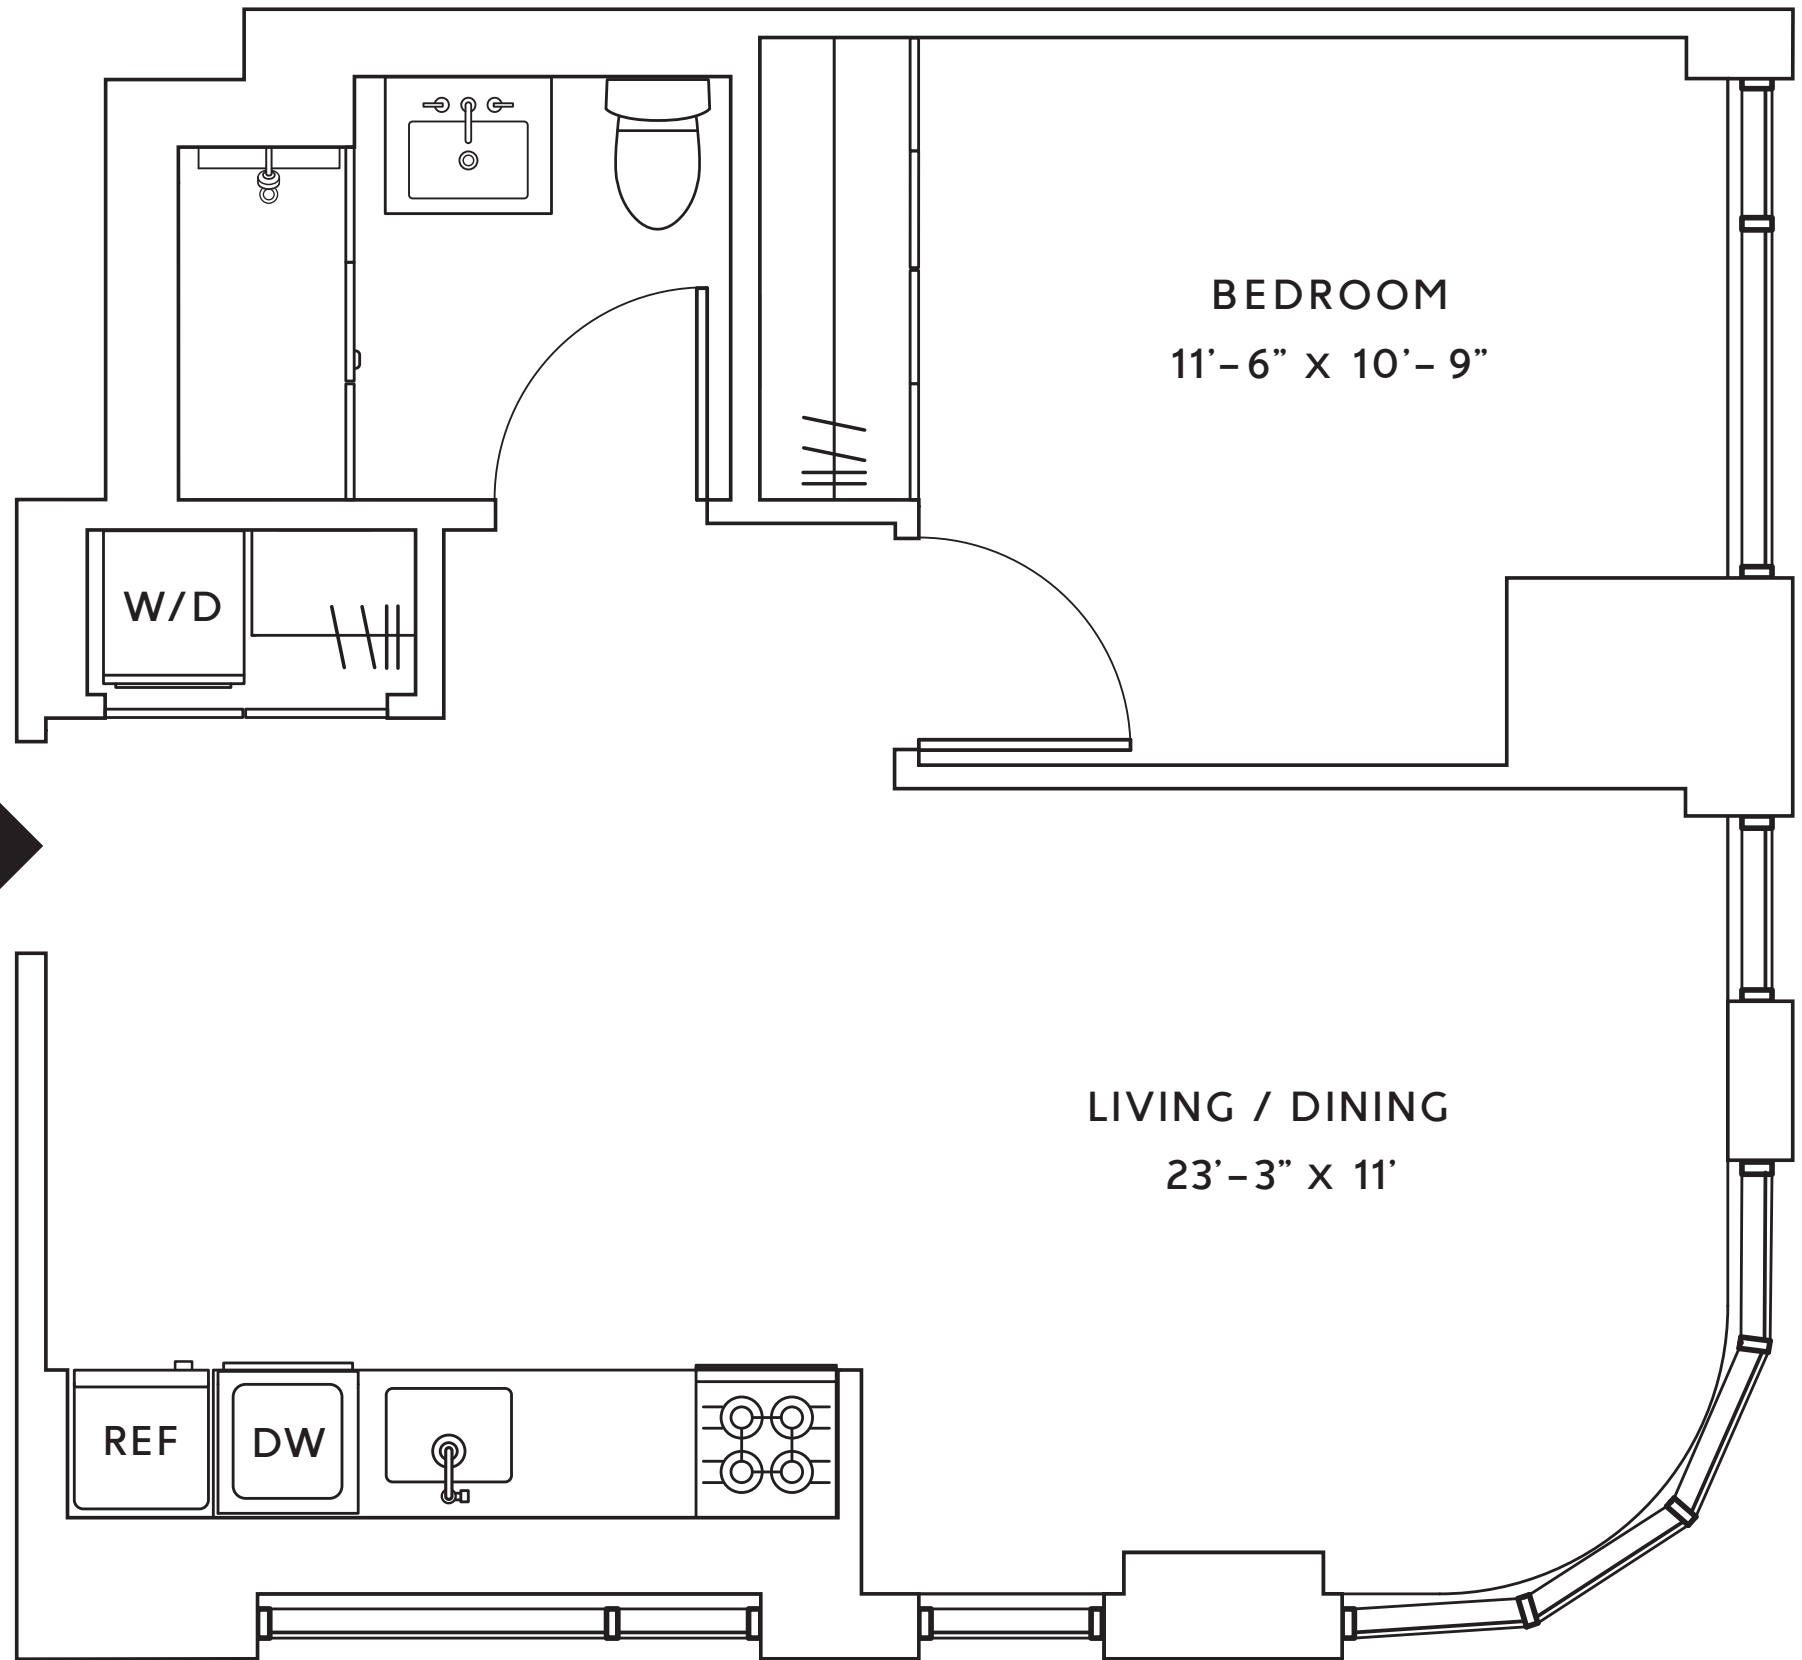

*The* **DIME**

**No. 7-21 A**

**1 BEDROOM  
1 BATH**

**RESIDENCE FEATURES**

- Keyless entry
- Wide plank flooring
- In-Unit Washer and Dryer

**KITCHENS**

- Custom Cabinetry
- White Caesarstone Countertops
- Full-height tiled backsplash
- Integrated European appliance package
- Smooth-top electric cook-top
- Stainless steel electric wall oven
- Paneled refrigerator
- Paneled dishwasher

**BATHROOMS**

- Full length mirrored medicine cabinets
- Oversized vanity mirror
- Glass enclosed walk-in showers
- Full height tiled walls

275 SOUTH 5TH ST. WILLIAMSBURG, BROOKLYN - [THEDIME.COM](http://THEDIME.COM)