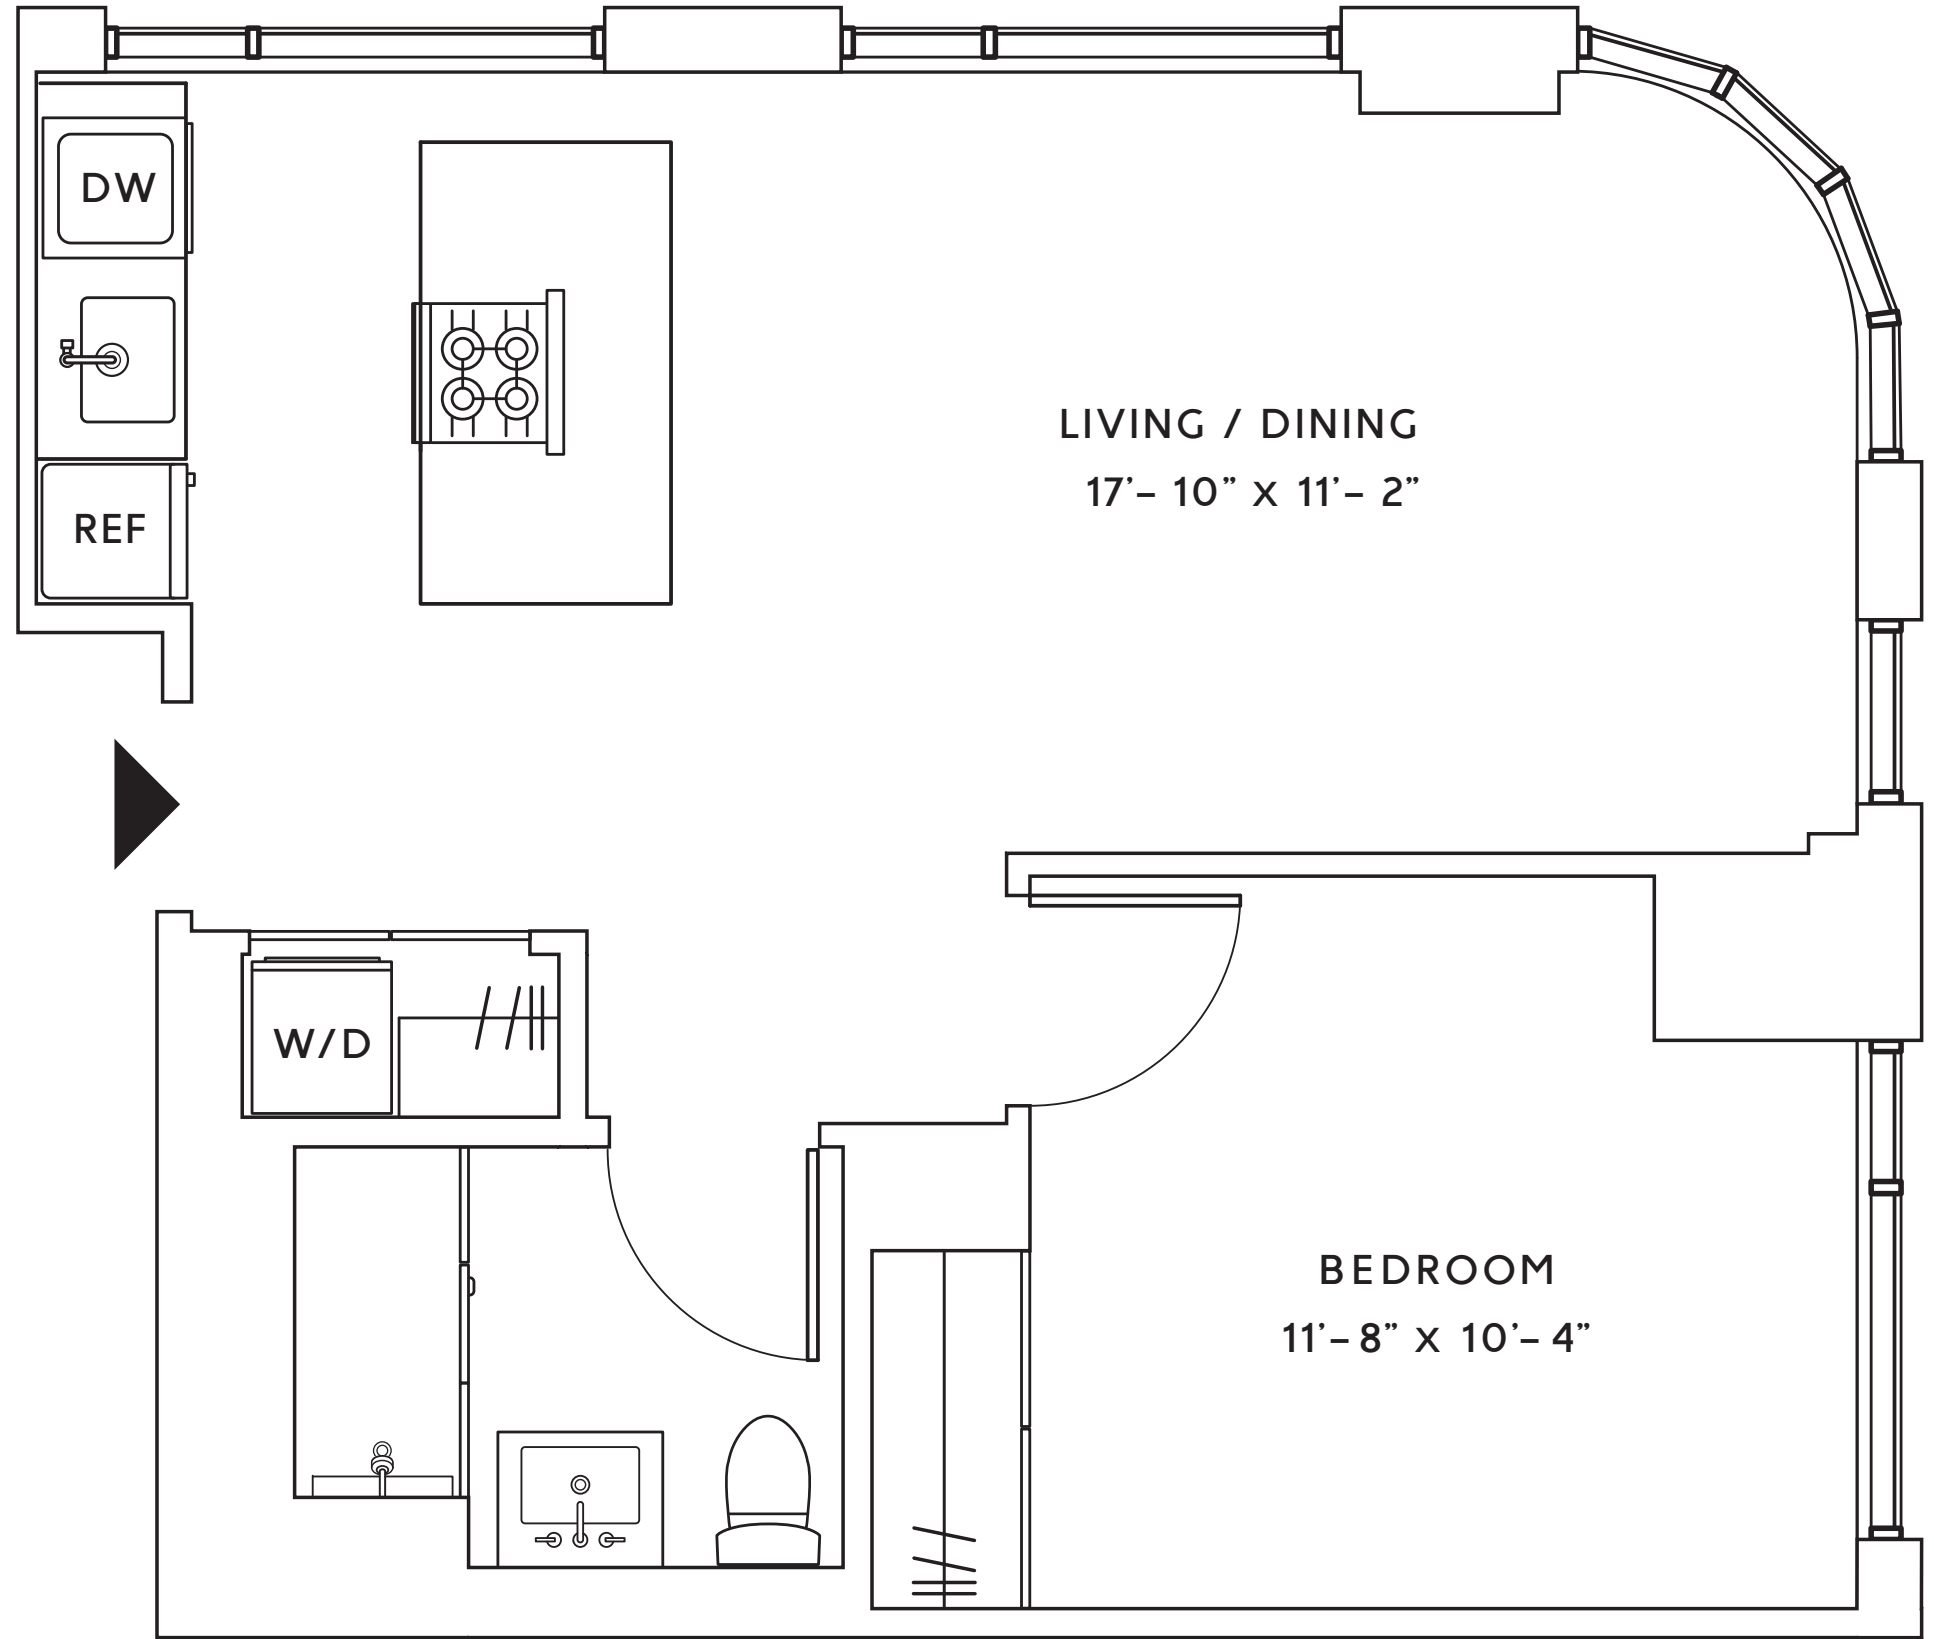

The **DIME**

No. 6-21 I

**1 BEDROOM
1 BATH**

RESIDENCE FEATURES

- Keyless entry
- Wide plank flooring
- In-Unit Washer and Dryer

KITCHENS

- Custom Cabinetry
- White Caesarstone Countertops
- Full-height tiled backsplash
- Integrated European appliance package
- Smooth-top electric cook-top
- Stainless steel electric wall oven
- Paneled refrigerator
- Paneled dishwasher

BATHROOMS

- Full length mirrored medicine cabinets
- Oversized vanity mirror
- Glass enclosed walk-in showers
- Full height tiled walls

275 SOUTH 5TH ST. WILLIAMSBURG, BROOKLYN - THE DIME.COM

RESIDENCES@THE DIME.COM - 718-599-DIME

All dimensions are approximate and subject to construction changes and omissions. Plans and dimensions may also contain minor variations from floor to floor.