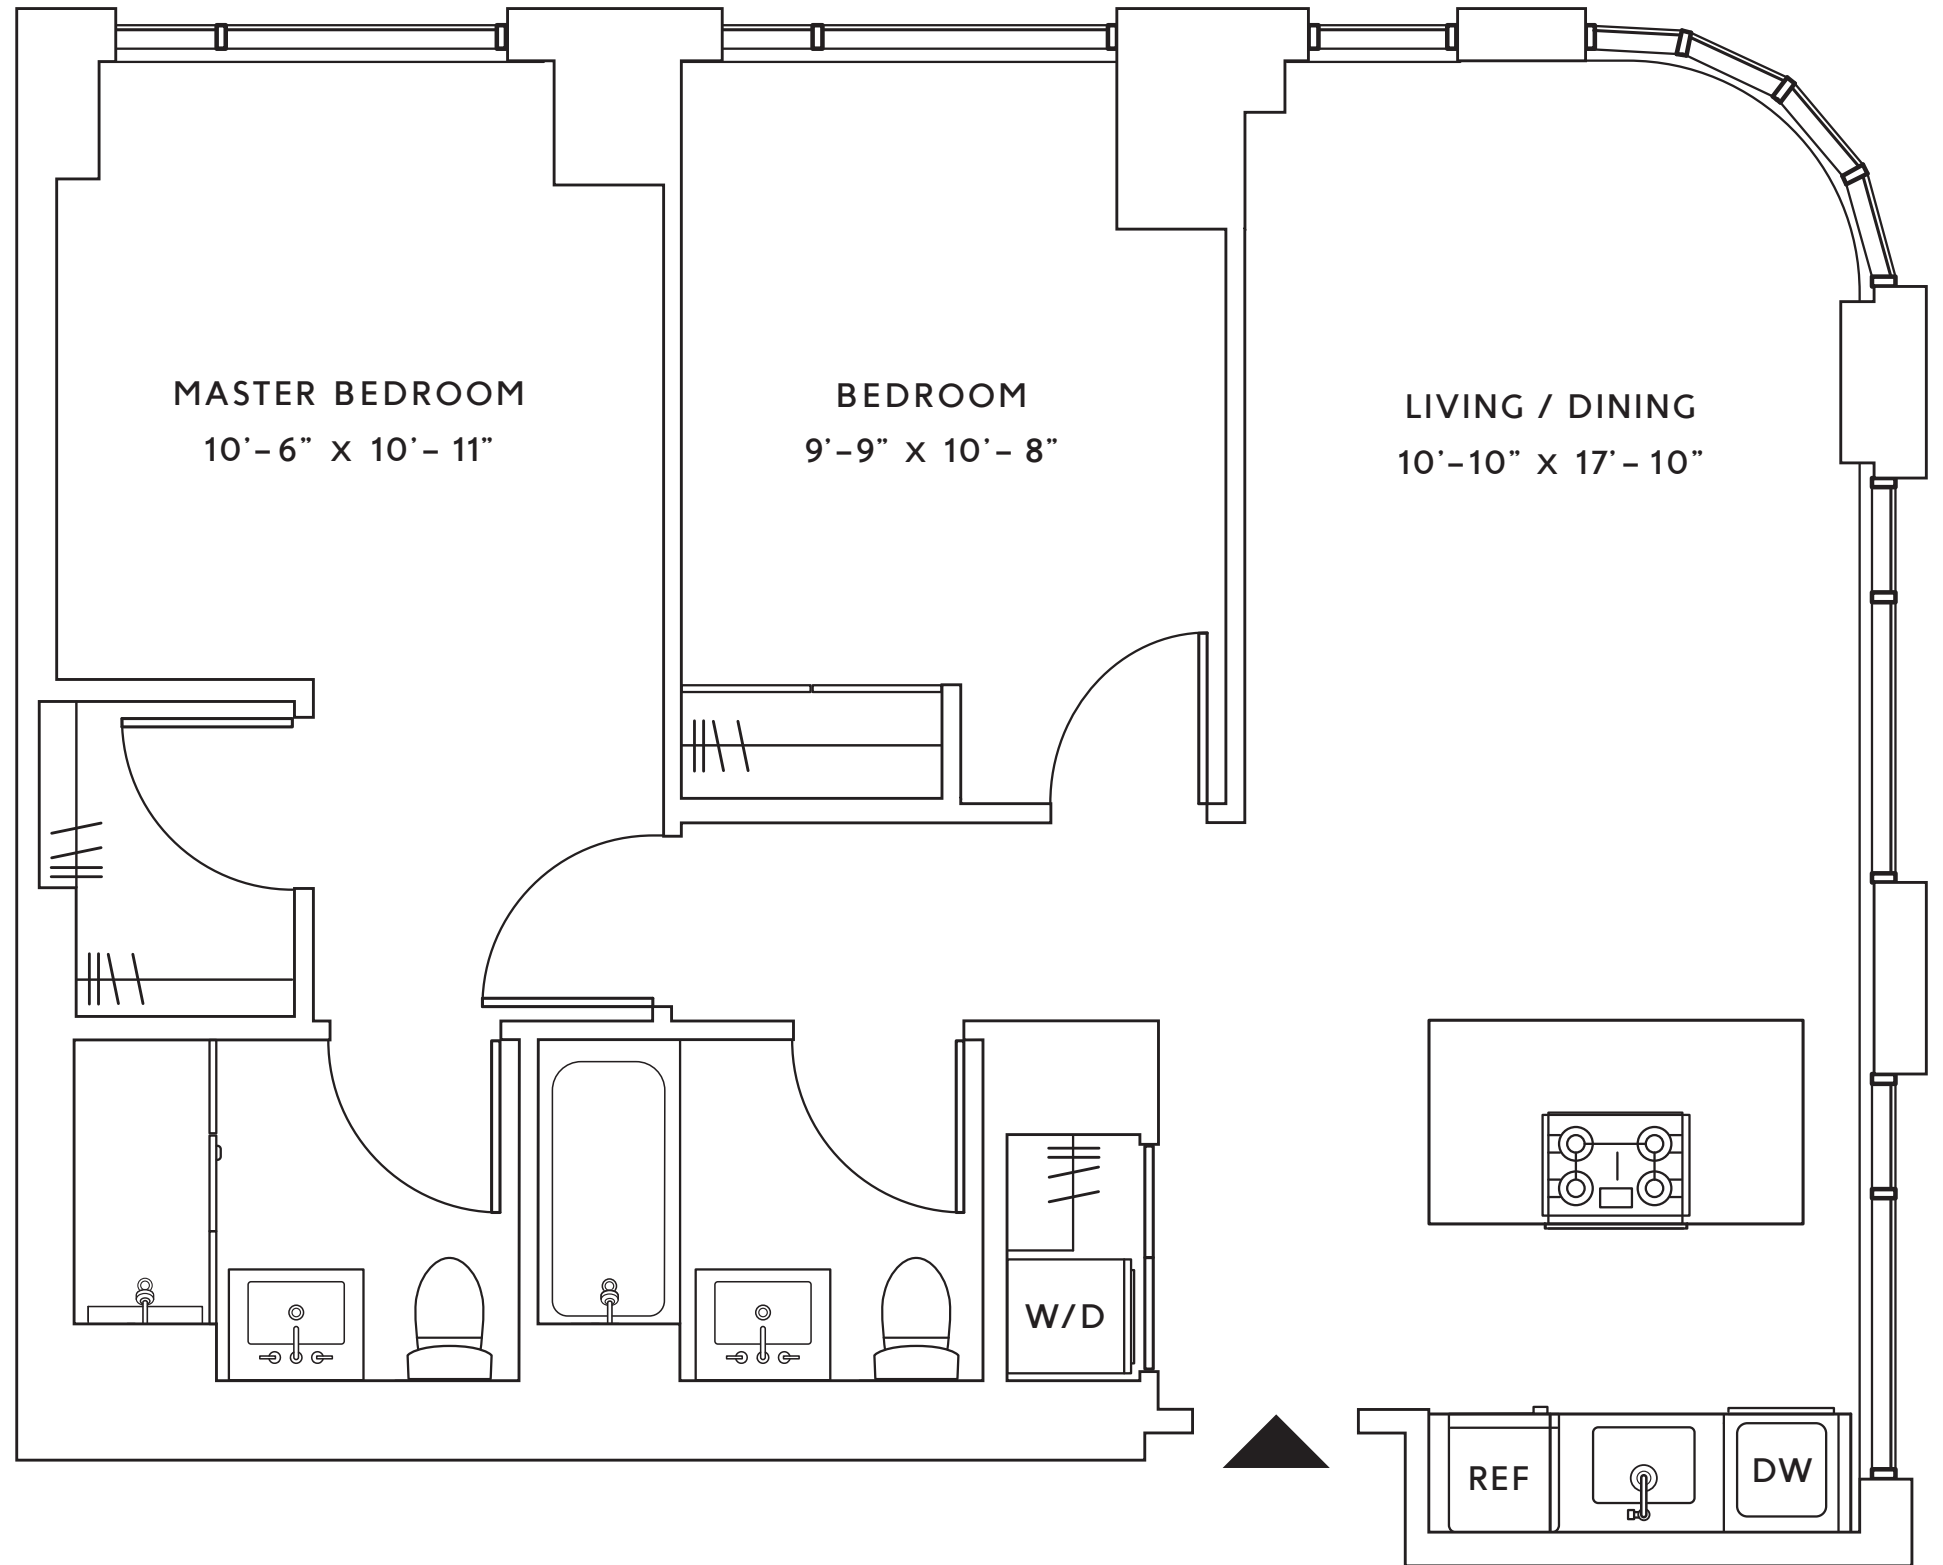

The **DIME**

No. 6-21 H

2 BEDROOM
2 BATH

RESIDENCE FEATURES

- Keyless entry
- Wide plank flooring
- In-Unit Washer and Dryer

KITCHENS

- Custom Cabinetry
- White Caesarstone Countertops
- Full-height tiled backsplash
- Integrated European appliance package
- Smooth-top electric cook-top
- Stainless steel electric wall oven
- Paneled refrigerator
- Paneled dishwasher

BATHROOMS

- Full length mirrored medicine cabinets
- Oversized vanity mirror
- Glass enclosed walk-in showers
- Full height tiled walls

275 SOUTH 5TH ST. WILLIAMSBURG, BROOKLYN - THEDIME.COM

RESIDENCES@THEDIME.COM - 718-599-DIME

All dimensions are approximate and subject to construction changes and omissions. Plans and dimensions may also contain minor variations from floor to floor.