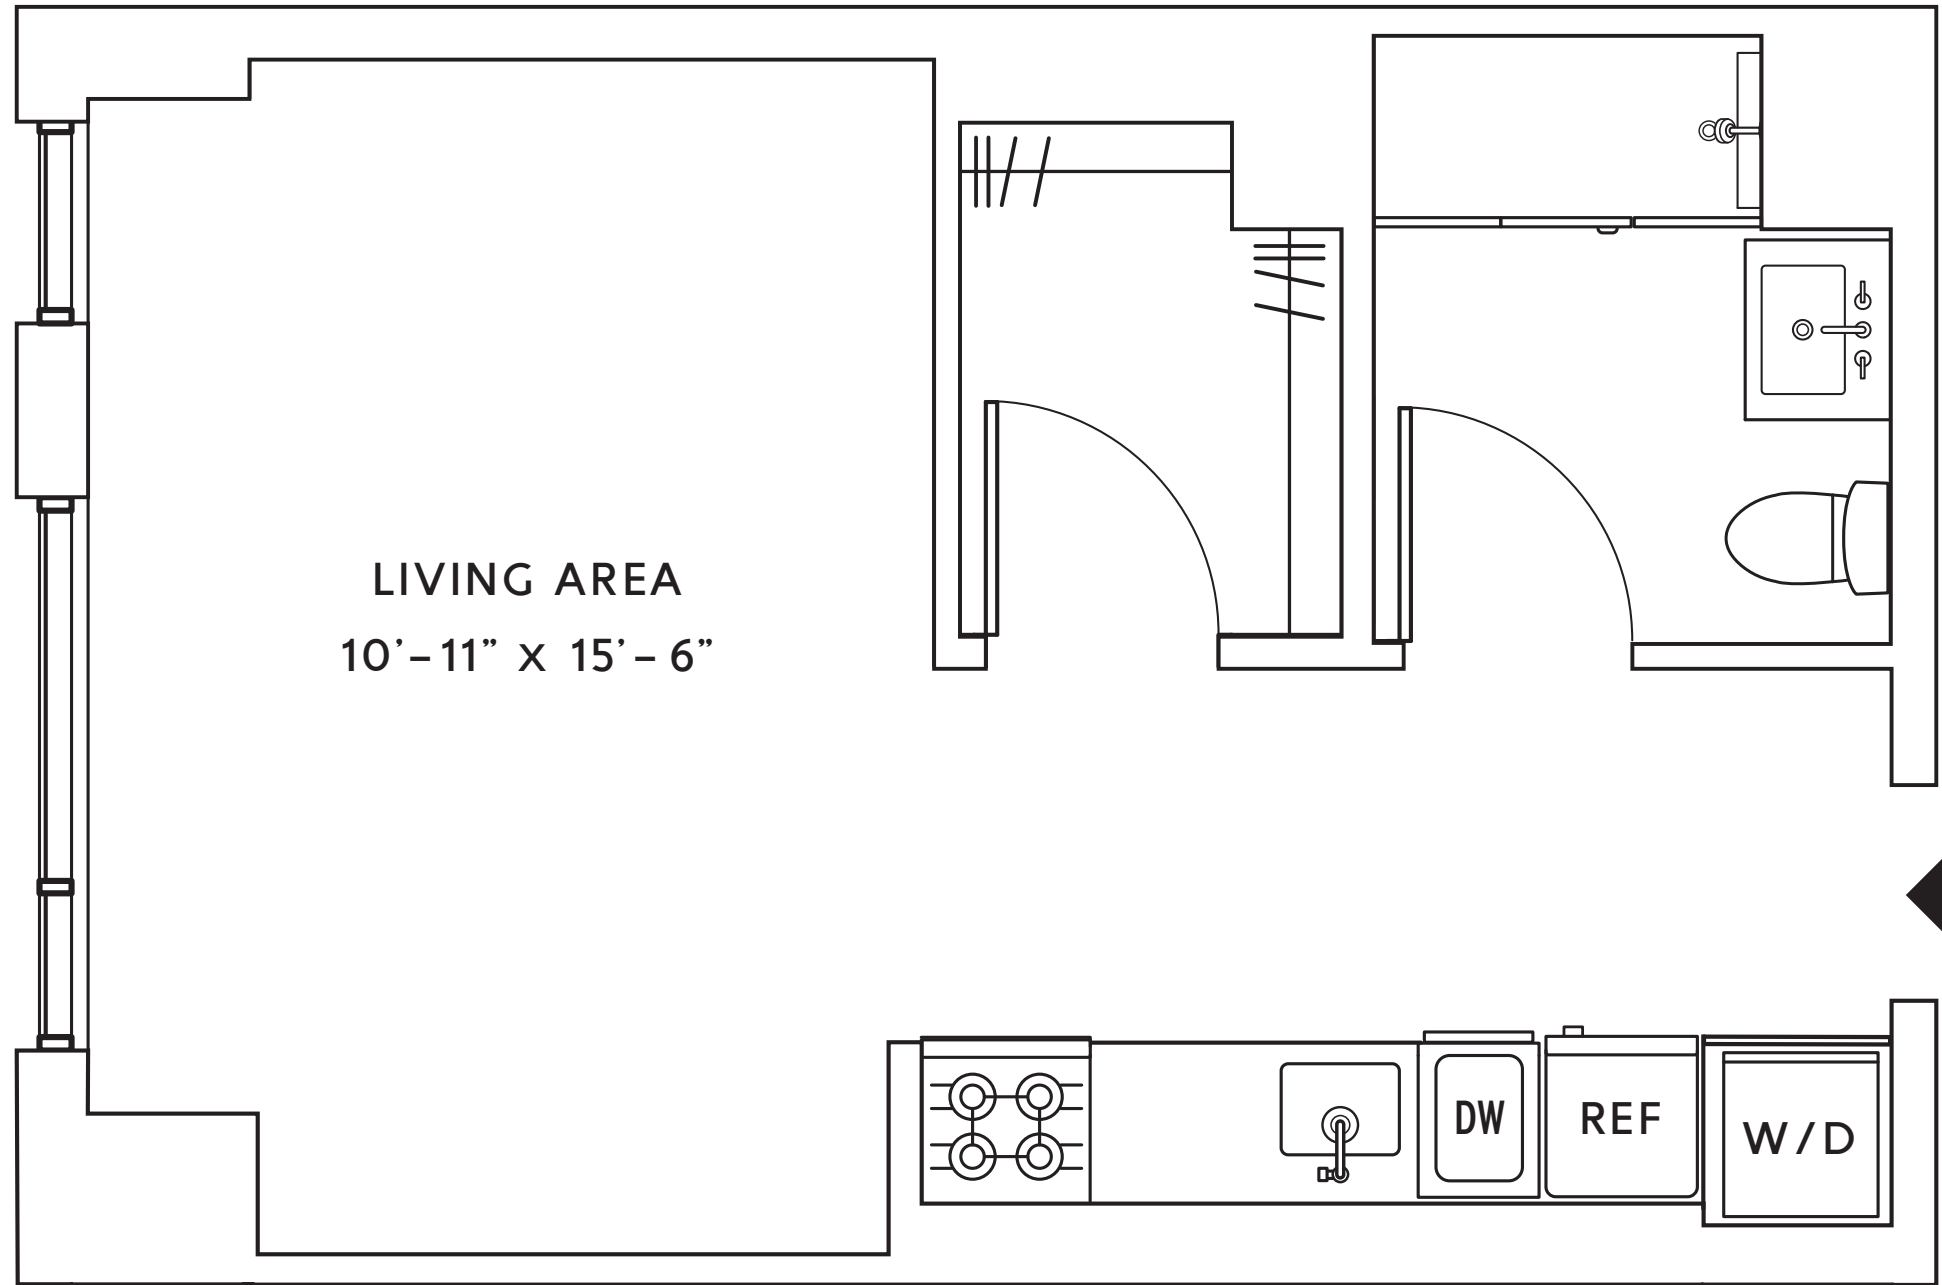

The **DIME**

No. 6-21 G

STUDIO
1 BATH

RESIDENCE FEATURES

- Keyless entry
- Wide plank flooring
- In-Unit Washer and Dryer

KITCHENS

- Custom Cabinetry
- White Caesarstone Countertops
- Full-height tiled backsplash
- Integrated European appliance package
- Smooth-top electric cook-top
- Stainless steel electric wall oven
- Paneled refrigerator
- Paneled dishwasher

BATHROOMS

- Full length mirrored medicine cabinets
- Oversized vanity mirror
- Glass enclosed walk-in showers
- Full height tiled walls

275 SOUTH 5TH ST. WILLIAMSBURG, BROOKLYN - THEDIME.COM

RESIDENCES@THEDIME.COM - 718-599-DIME

All dimensions are approximate and subject to construction changes and omissions. Plans and dimensions may also contain minor variations from floor to floor.