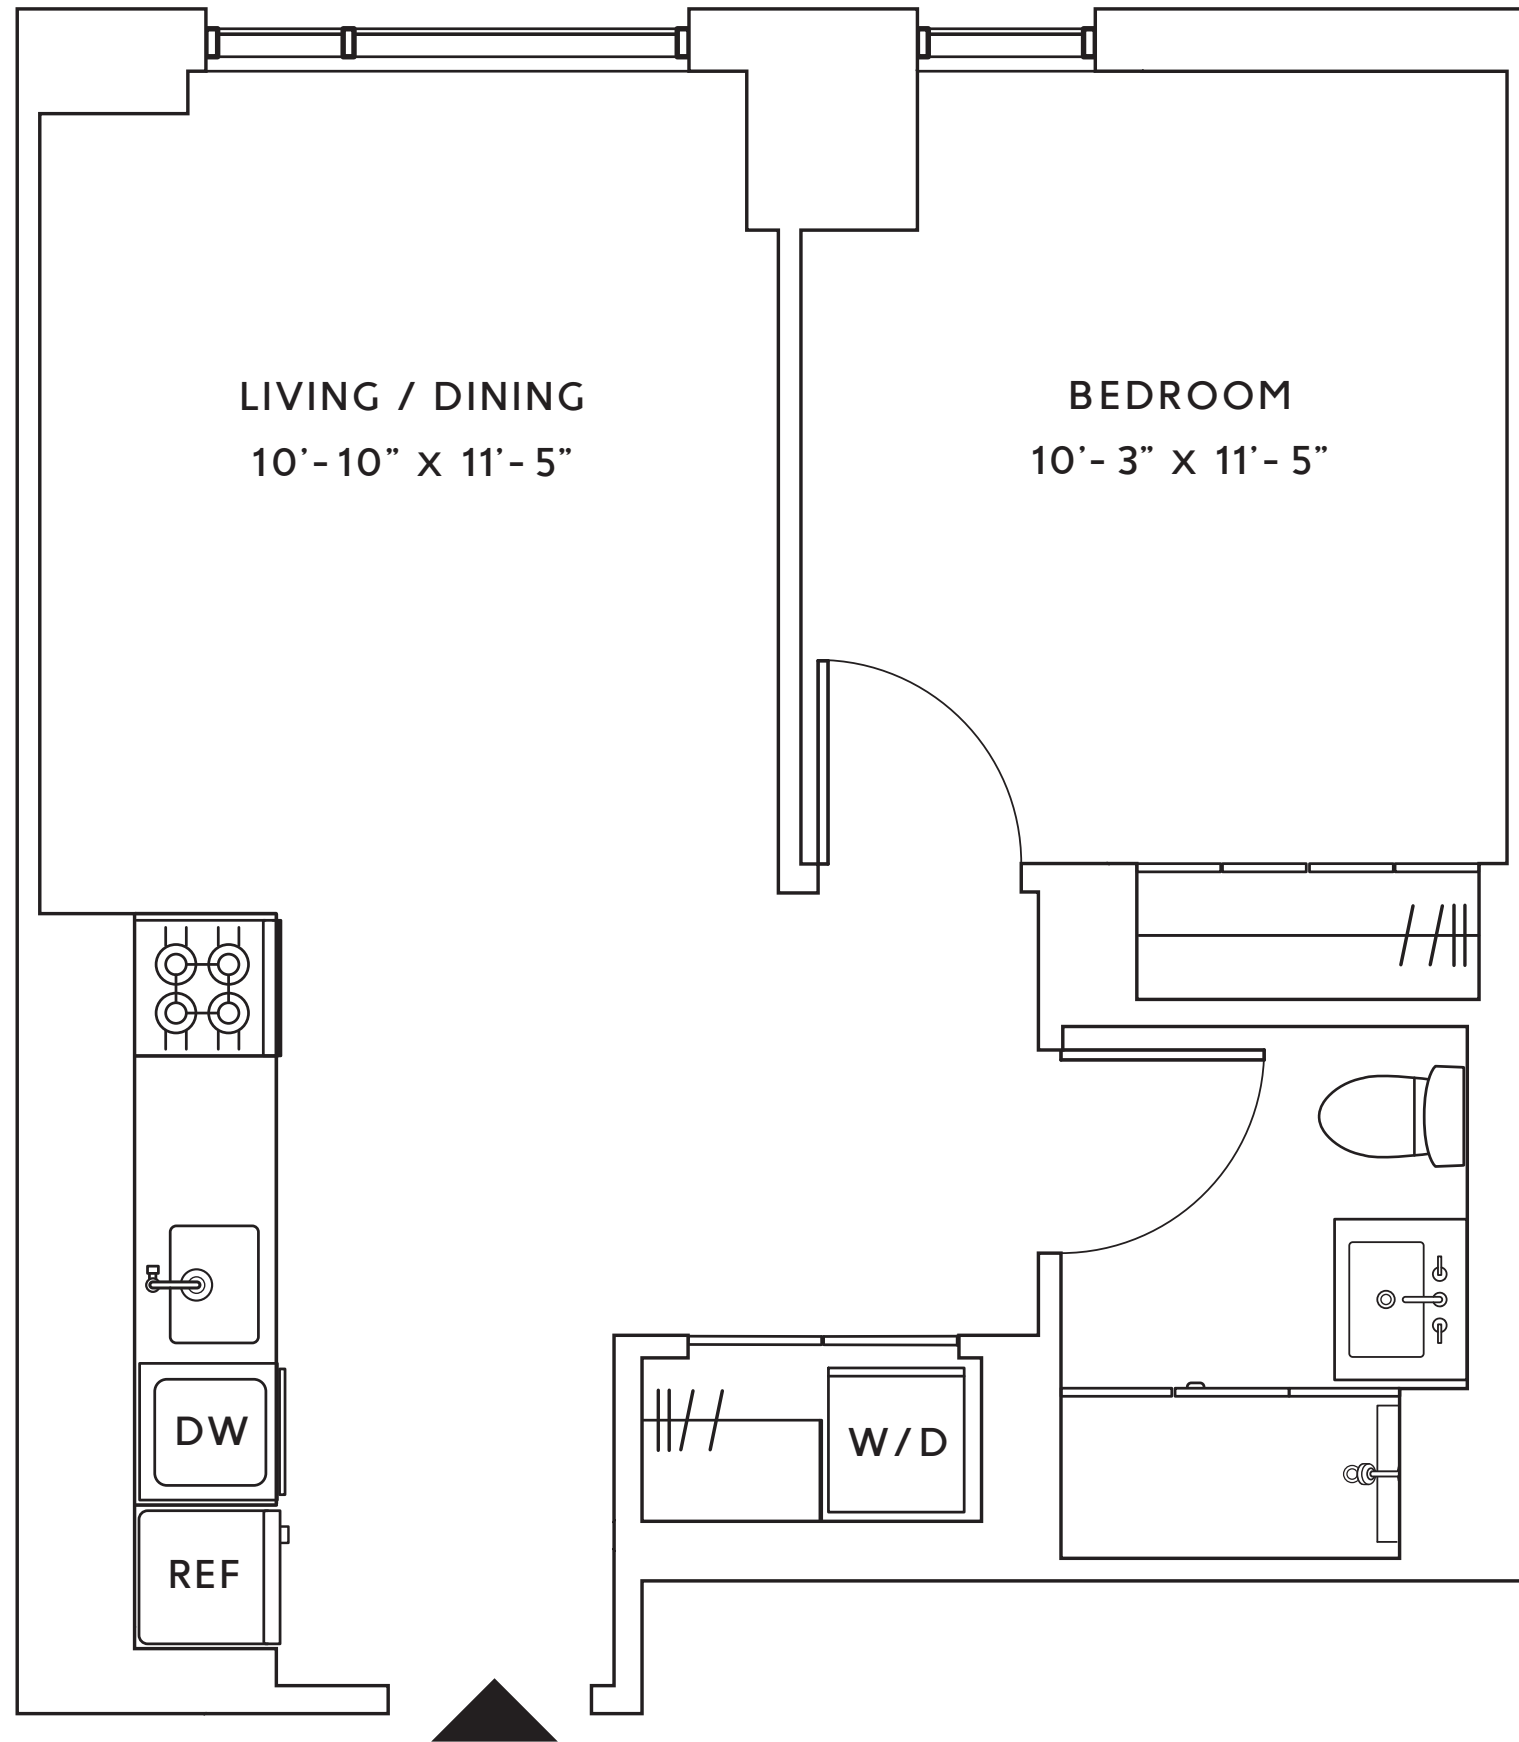

The **DIME**

No. 6-21 F

**1 BEDROOM
1 BATH**

RESIDENCE FEATURES

- Keyless entry
- Wide plank flooring
- In-Unit Washer and Dryer

KITCHENS

- Custom Cabinetry
- White Caesarstone Countertops
- Full-height tiled backsplash
- Integrated European appliance package
- Smooth-top electric cook-top
- Stainless steel electric wall oven
- Paneled refrigerator
- Paneled dishwasher

BATHROOMS

- Full length mirrored medicine cabinets
- Oversized vanity mirror
- Glass enclosed walk-in showers
- Full height tiled walls

275 SOUTH 5TH ST. WILLIAMSBURG, BROOKLYN - THE DIME.COM

RESIDENCES@THE DIME.COM - 718-599-DIME

All dimensions are approximate and subject to construction changes and omissions. Plans and dimensions may also contain minor variations from floor to floor.