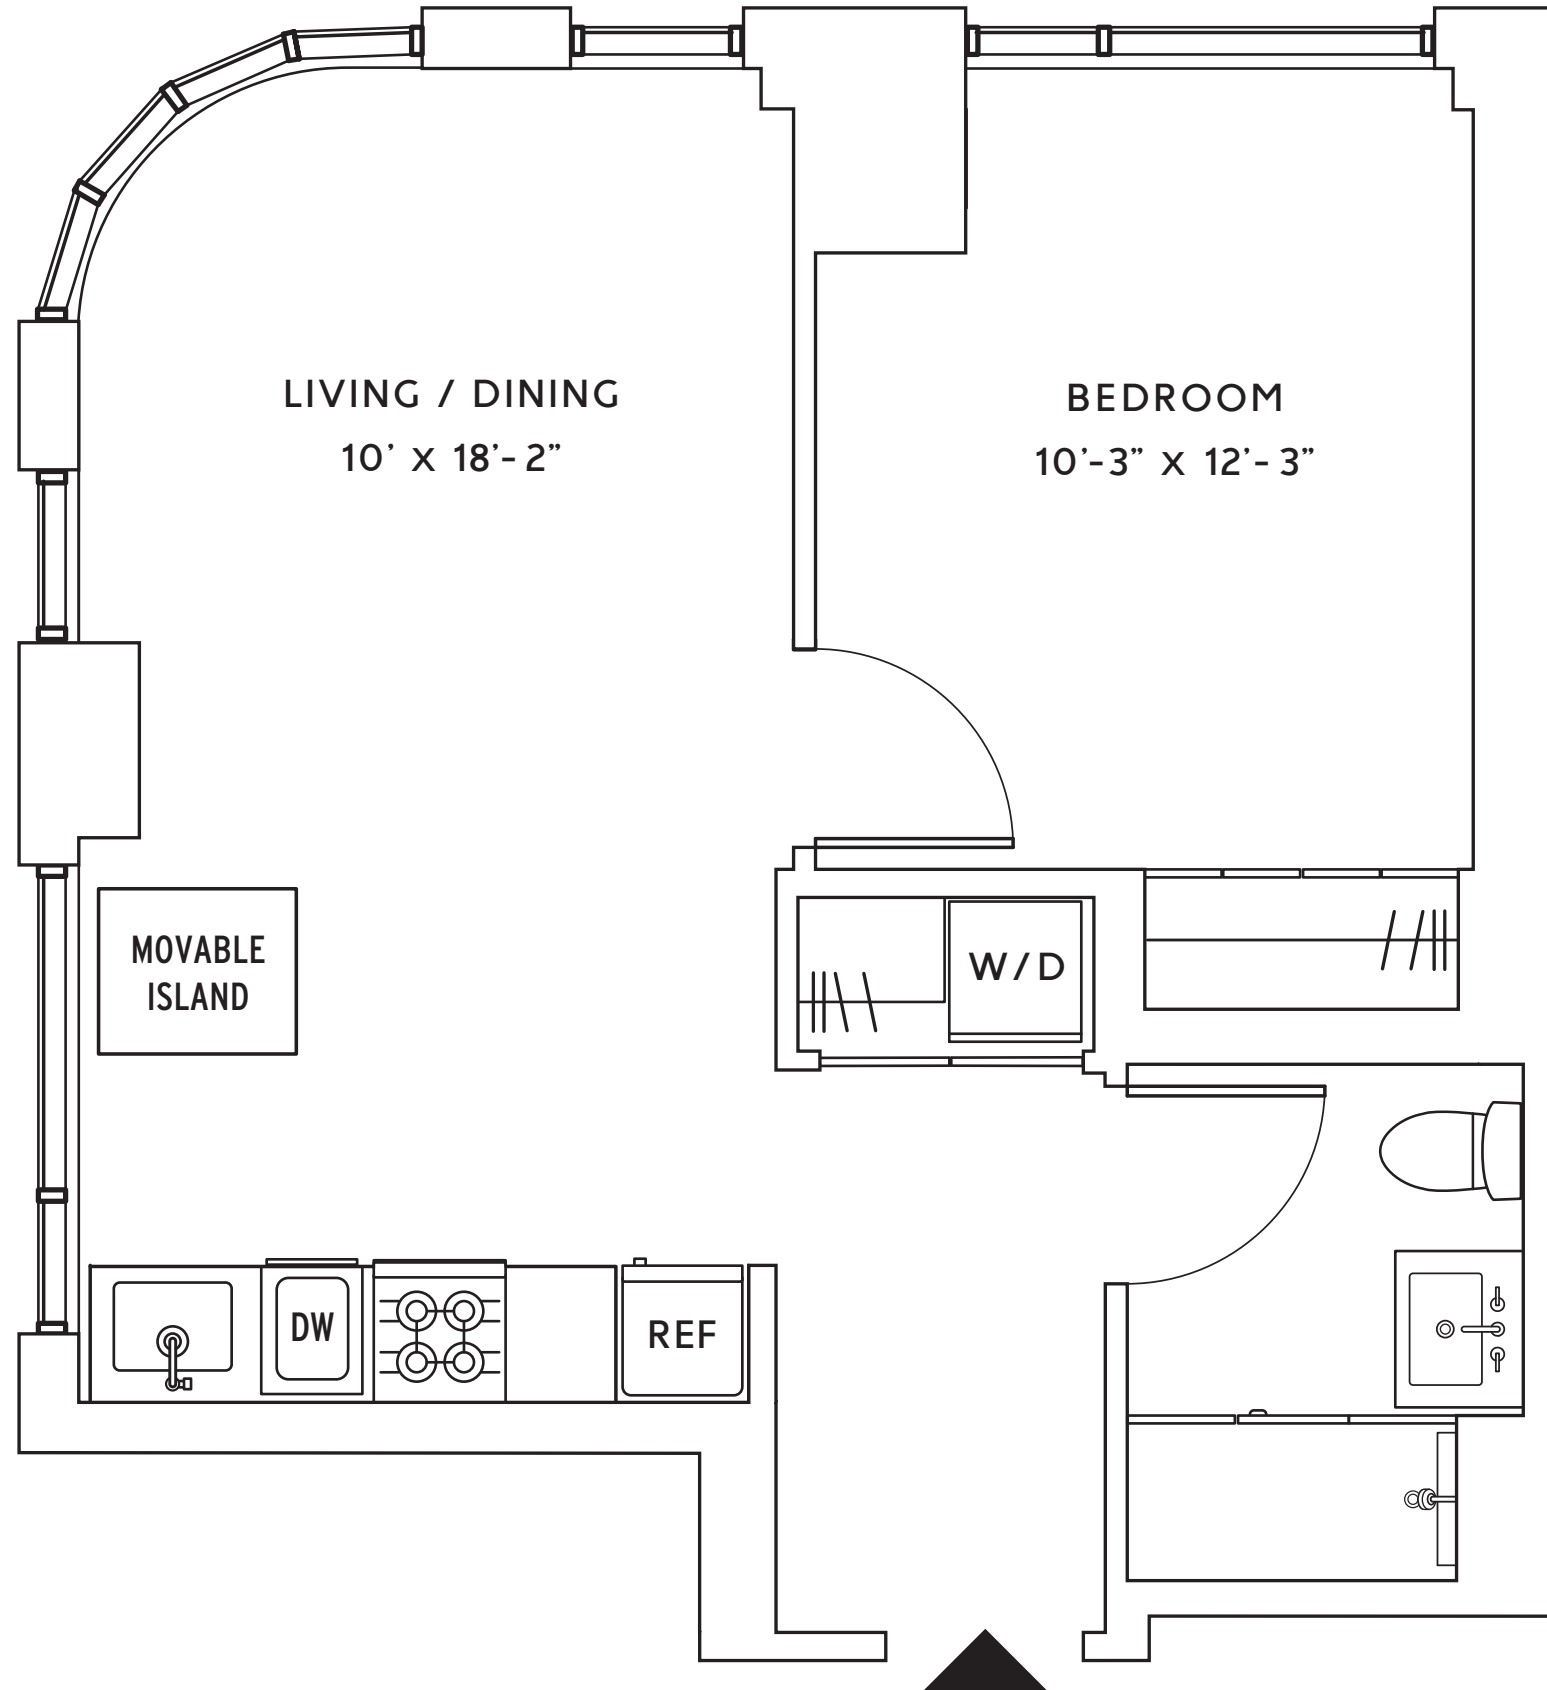

The **DIME**

No. 6-21 E

1 BEDROOM  
1 BATH

**RESIDENCE FEATURES**

- Keyless entry
- Wide plank flooring
- In-Unit Washer and Dryer

**KITCHENS**

- Custom Cabinetry
- White Caesarstone Countertops
- Full-height tiled backsplash
- Integrated European appliance package
- Smooth-top electric cook-top
- Stainless steel electric wall oven
- Paneled refrigerator
- Paneled dishwasher

**BATHROOMS**

- Full length mirrored medicine cabinets
- Oversized vanity mirror
- Glass enclosed walk-in showers
- Full height tiled walls

275 SOUTH 5TH ST. WILLIAMSBURG, BROOKLYN - [THEDIME.COM](http://THEDIME.COM)