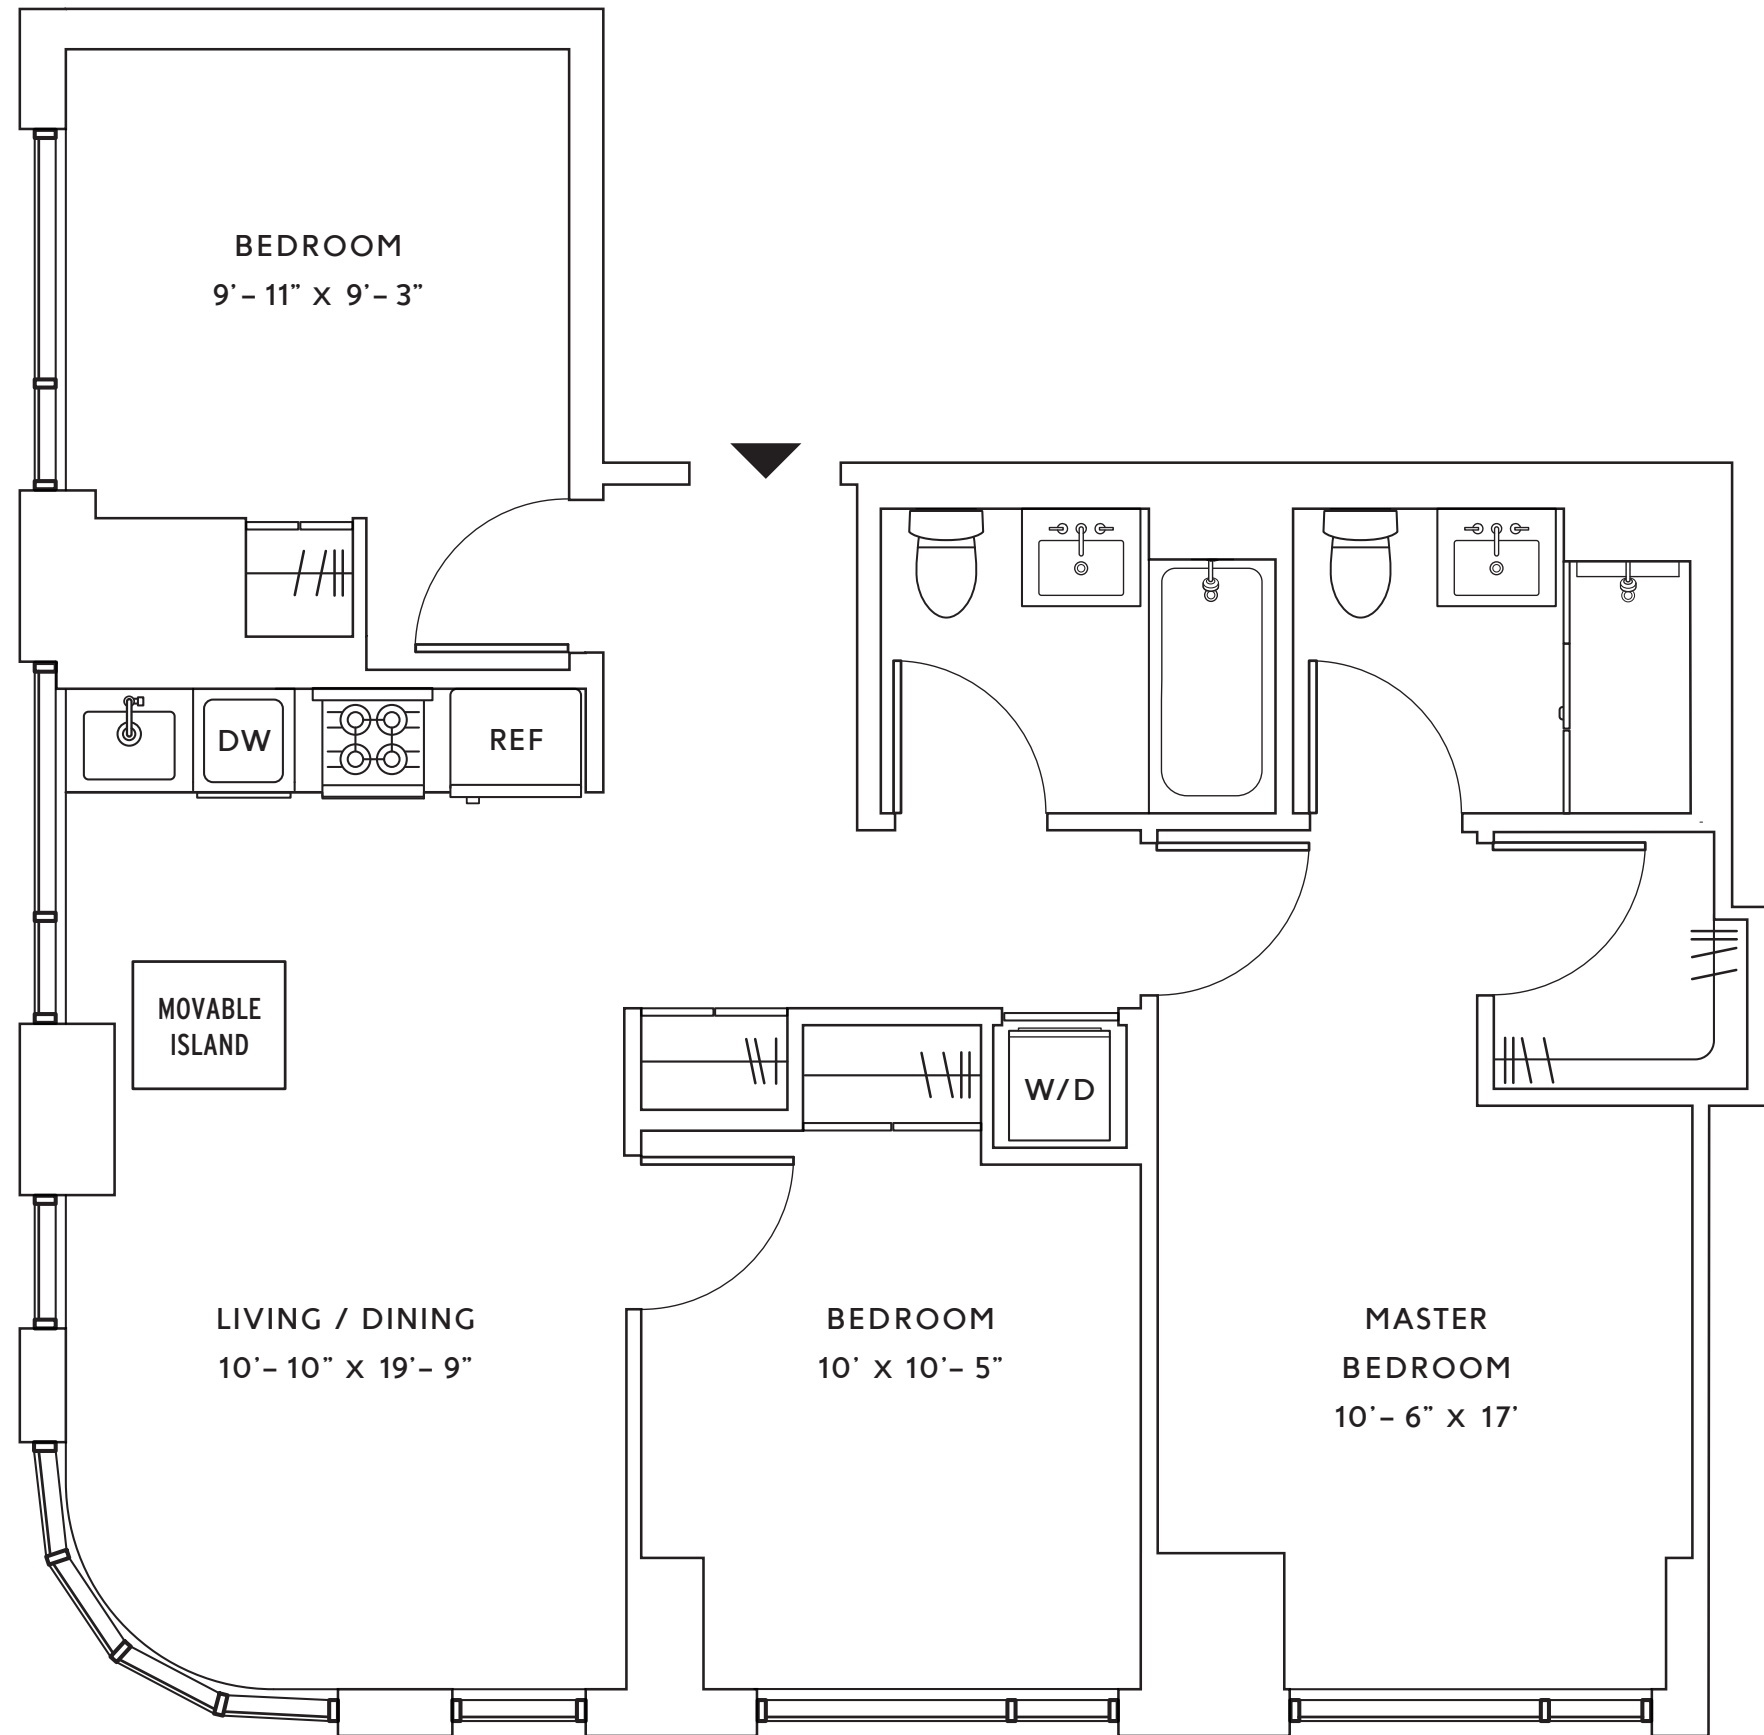

The **DIME**

No. 6-21 D

**3 BEDROOM
2 BATH**

RESIDENCE FEATURES

- Keyless entry
- Wide plank flooring
- In-Unit Washer and Dryer

KITCHENS

- Custom Cabinetry
- White Caesarstone Countertops
- Full-height tiled backsplash
- Integrated European appliance package
- Smooth-top electric cook-top
- Stainless steel electric wall oven
- Paneled refrigerator
- Paneled dishwasher

BATHROOMS

- Full length mirrored medicine cabinets
- Oversized vanity mirror
- Glass enclosed walk-in showers
- Full height tiled walls

275 SOUTH 5TH ST. WILLIAMSBURG, BROOKLYN - THEDIME.COM

RESIDENCES@THEDIME.COM - 718-599-DIME

All dimensions are approximate and subject to construction changes and omissions. Plans and dimensions may also contain minor variations from floor to floor.